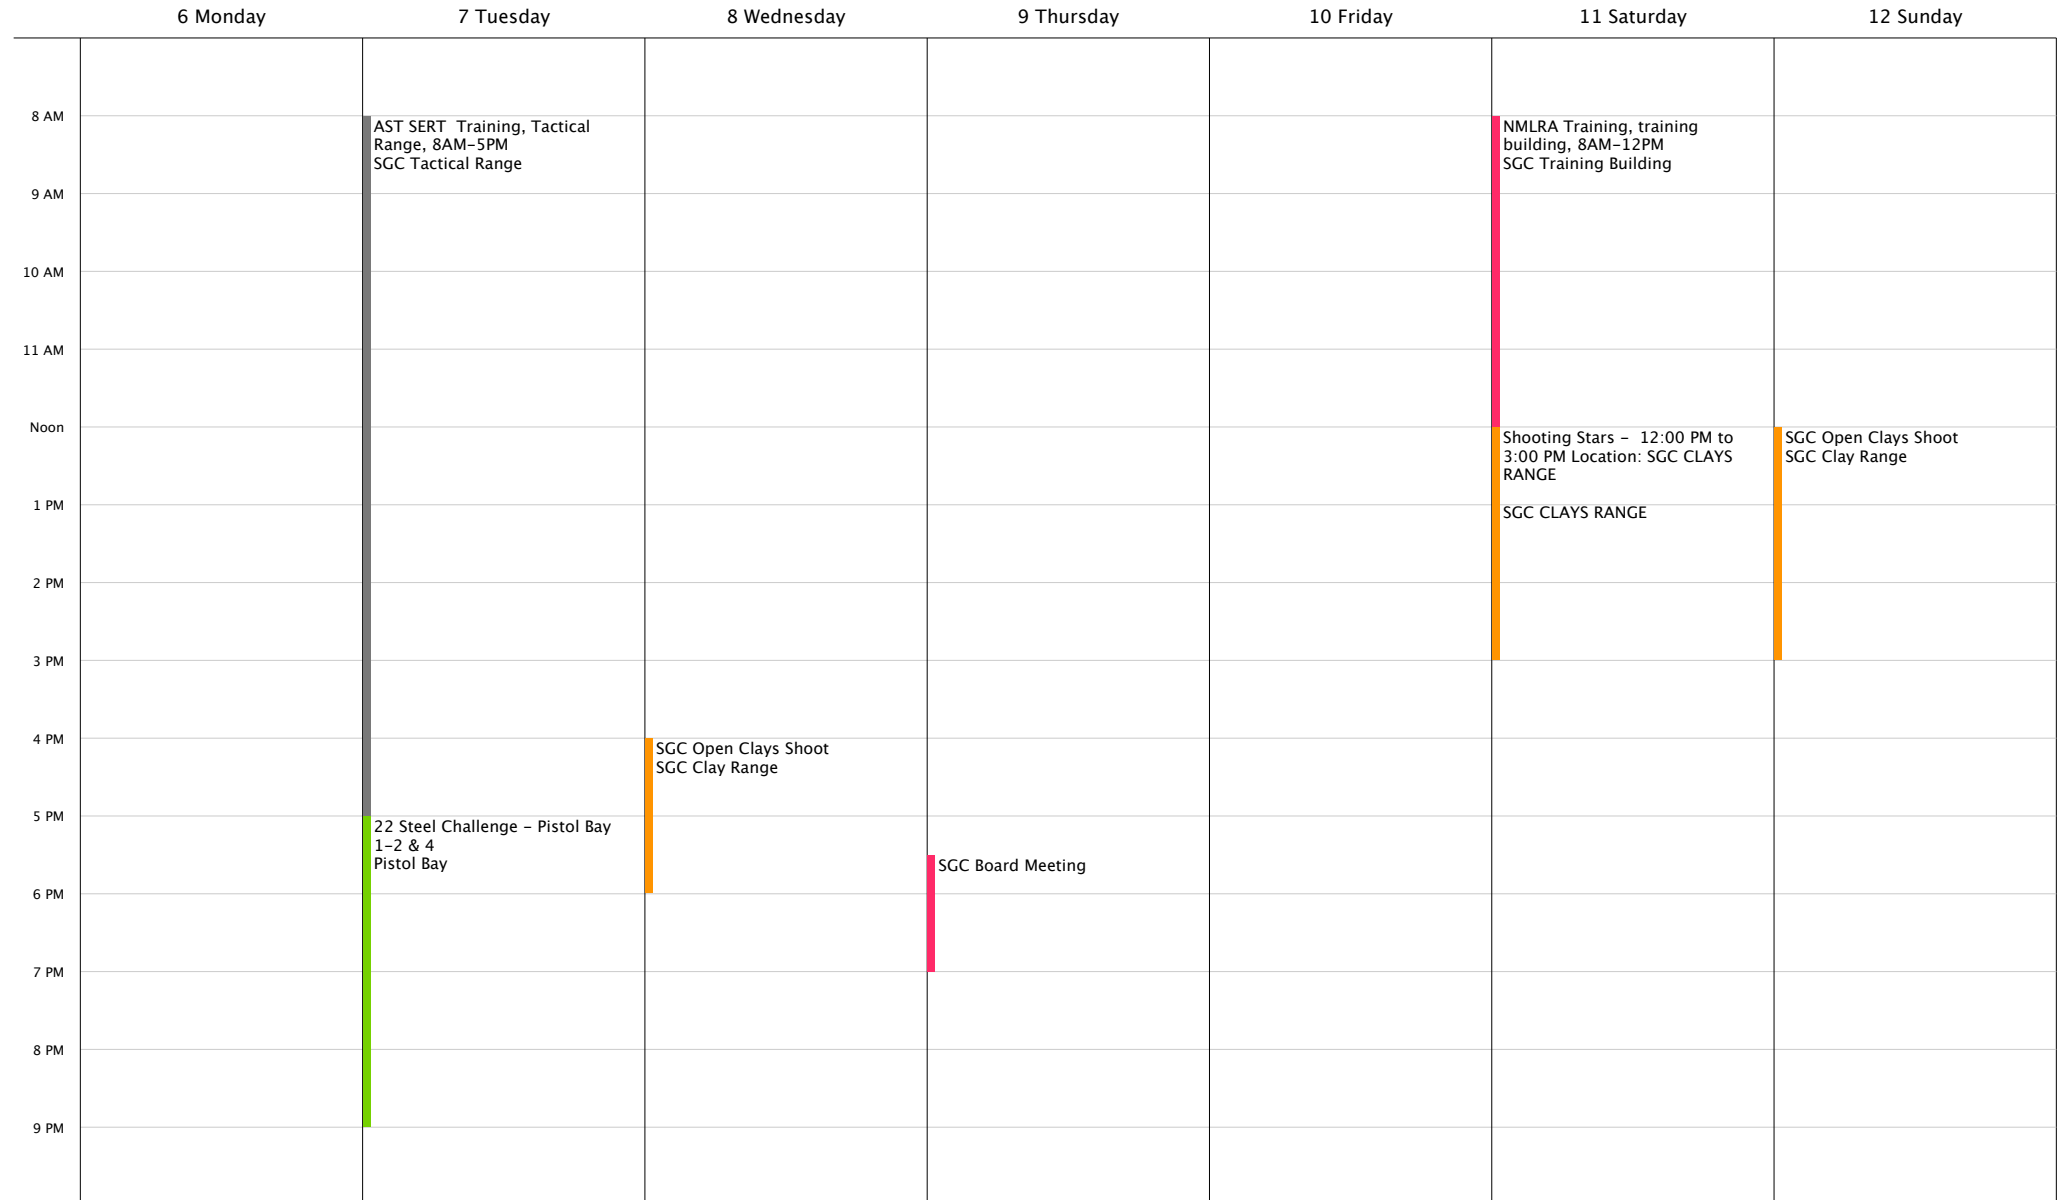

August 6 to August 12, 2018

Week 32

August 2018							September 2018						
M	T	W	T	F	S	S	M	T	W	T	F	S	S
		1	2	3	4	5						1	2
6	7	8	9	10	11	12	3	4	5	6	7	8	9
13	14	15	16	17	18	19	10	11	12	13	14	15	16
20	21	22	23	24	25	26	17	18	19	20	21	22	23
27	28	29	30	31			24	25	26	27	28	29	30

- SGC Black Gun TACTICAL Range
- SGC Rifle Range
- SGC Training Building
- SGC CLAY RANGE
- SGC
- SGC Pistol Bay 4
- SGC Pistol Bay 3
- SGC Pistol Bay 2
- SGC Pistol Bay 1
- SGC Black Powder Range
- SGC PISTOL BAY 11
- SGC Pistol Bay 10
- SGC Pistol Bay 9
- SGC Pistol Bay 7
- SGC Pistol Bay 6
- US Holidays
- Pistol Bay # 1-5
- Pistol Bay # 1-3