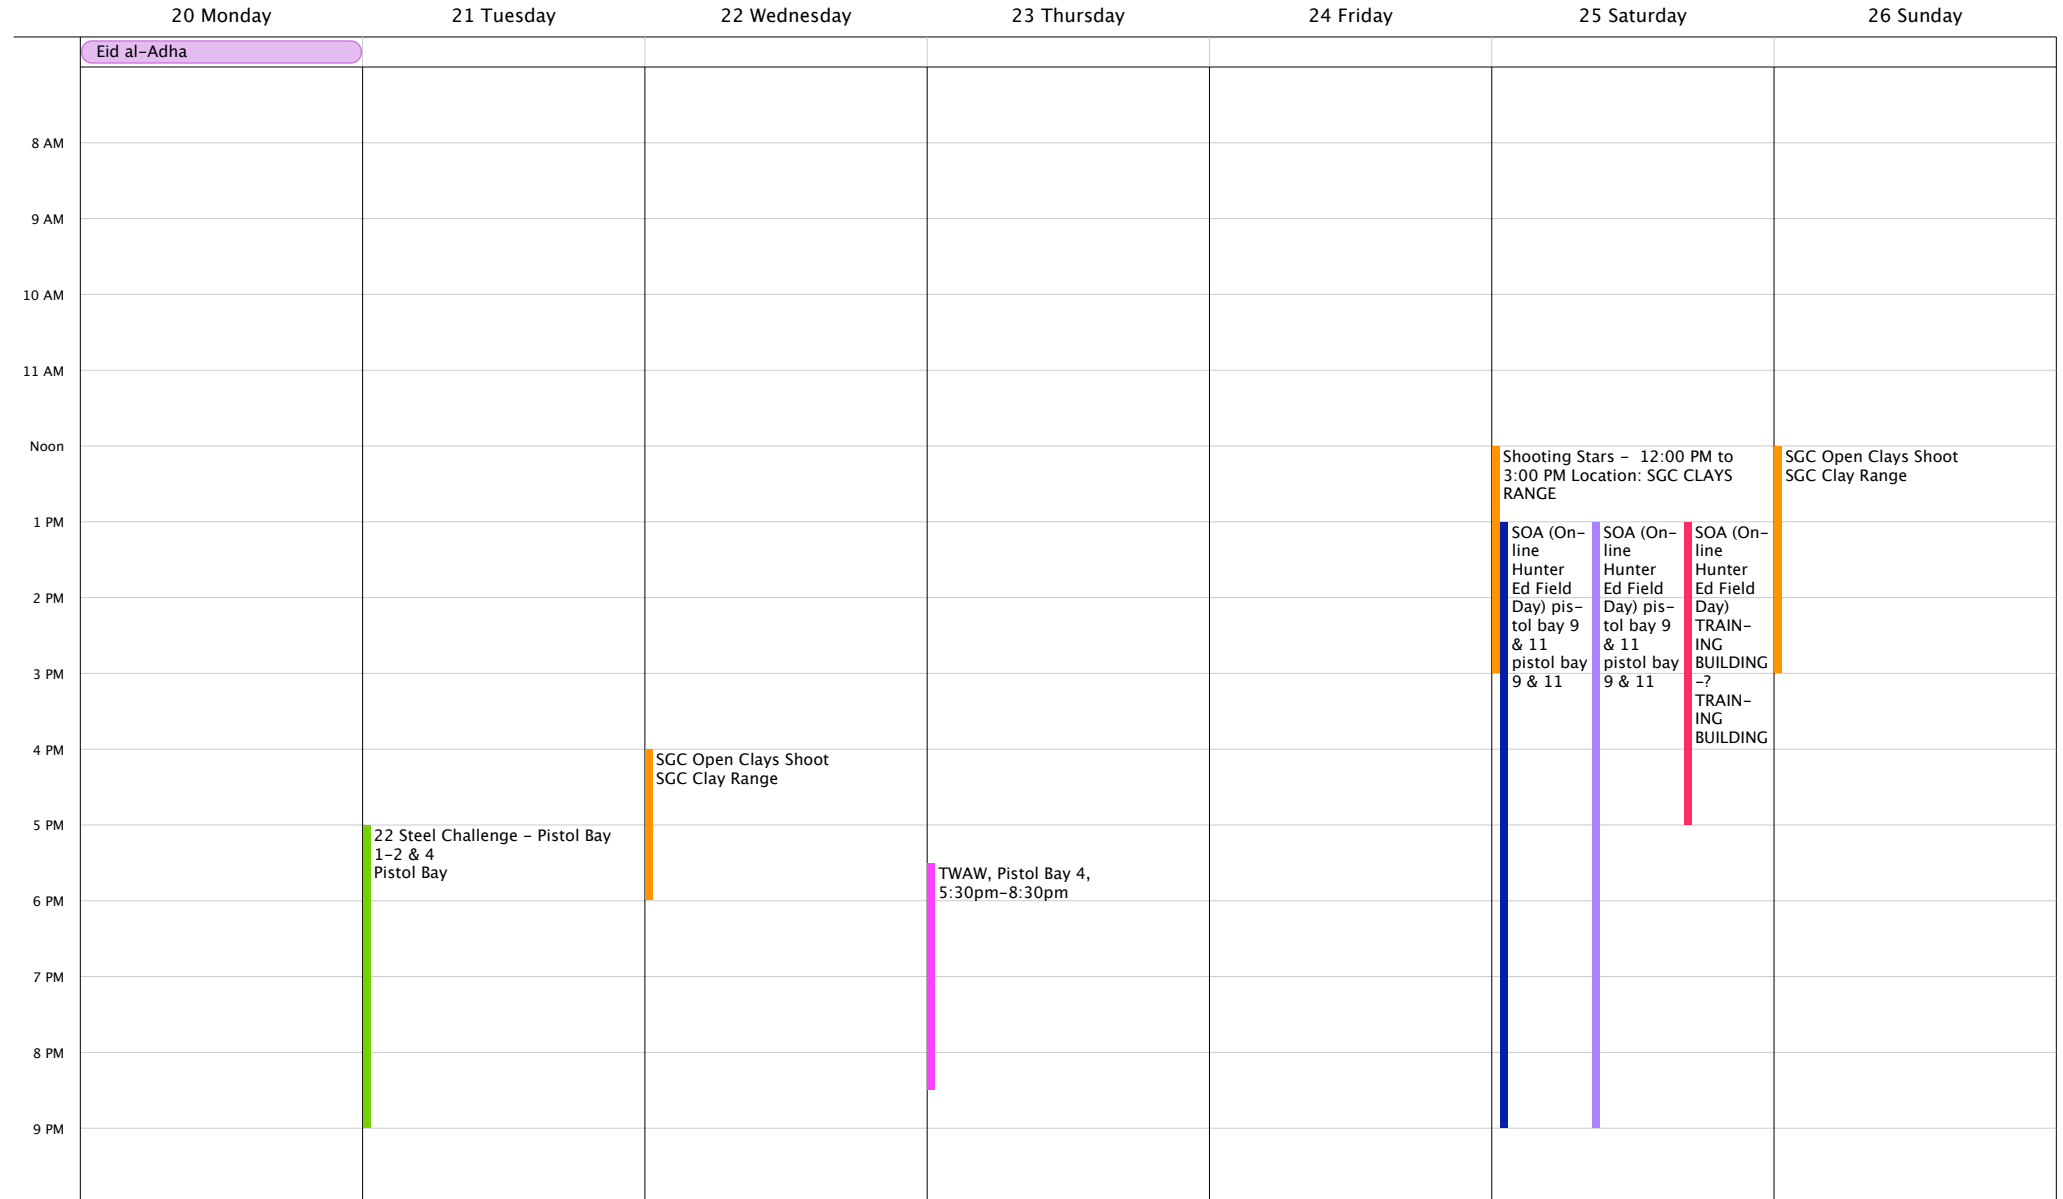

August 20 to August 26, 2018

Week 34

August 2018							September 2018						
M	T	W	T	F	S	S	M	T	W	T	F	S	S
		1	2	3	4	5						1	2
6	7	8	9	10	11	12	3	4	5	6	7	8	9
13	14	15	16	17	18	19	10	11	12	13	14	15	16
20	21	22	23	24	25	26	17	18	19	20	21	22	23
27	28	29	30	31			24	25	26	27	28	29	30

- SGC Black Gun TACTICAL Range
- SGC Rifle Range
- SGC Training Building
- SGC CLAY RANGE
- SGC
- SGC Pistol Bay 4
- SGC Pistol Bay 3
- SGC Pistol Bay 2
- SGC Pistol Bay 1
- SGC Black Powder Range
- SGC PISTOL BAY 11
- SGC Pistol Bay 10
- SGC Pistol Bay 9
- SGC Pistol Bay 7
- SGC Pistol Bay 6
- US Holidays
- Pistol Bay # 1-5
- Pistol Bay # 1-3