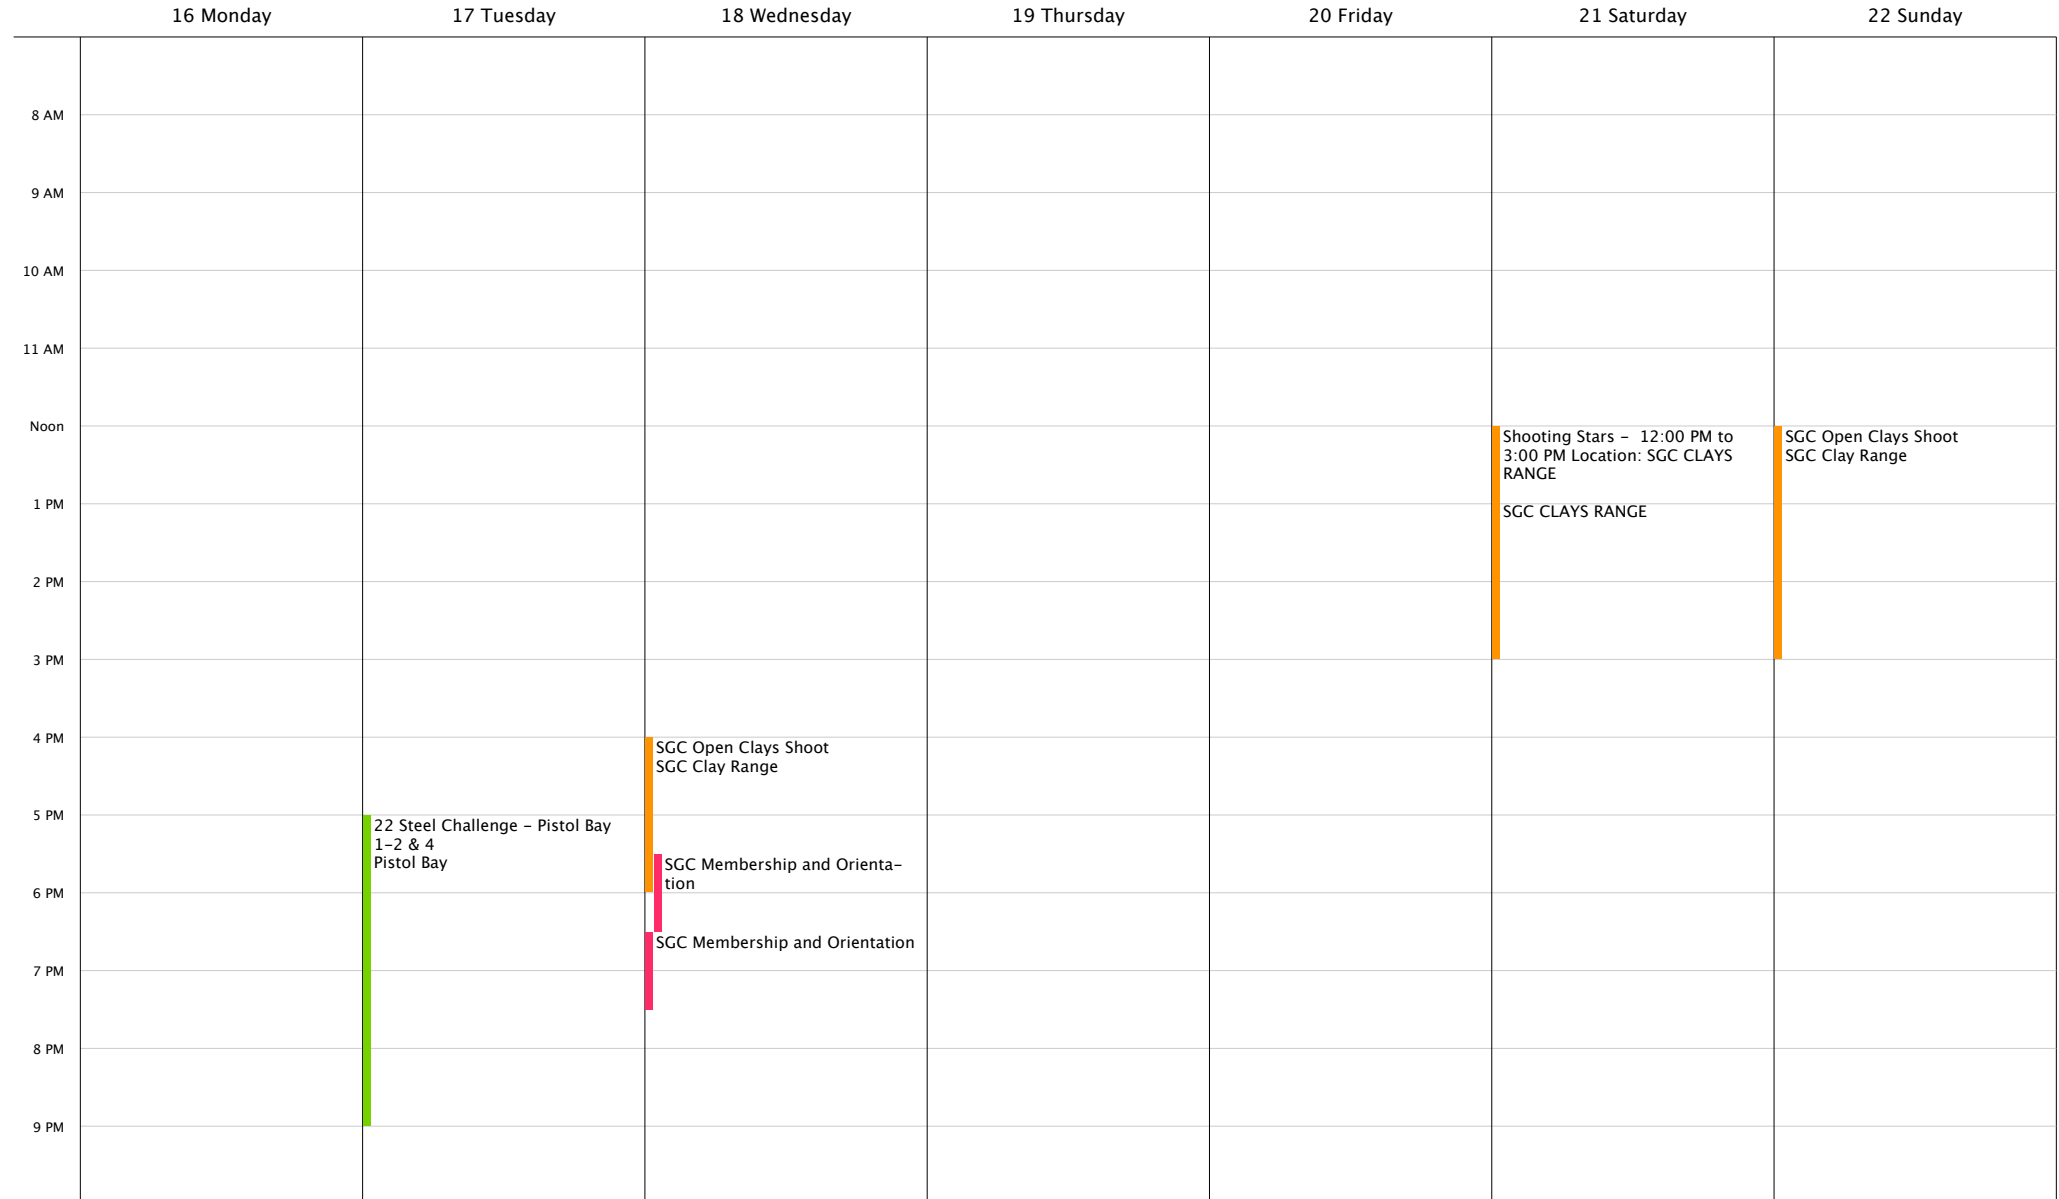

July 16 to July 22, 2018

Week 29

July 2018							August 2018						
M	T	W	T	F	S	S	M	T	W	T	F	S	S
						1			1	2	3	4	5
2	3	4	5	6	7	8	6	7	8	9	10	11	12
9	10	11	12	13	14	15	13	14	15	16	17	18	19
16	17	18	19	20	21	22	20	21	22	23	24	25	26
23	24	25	26	27	28	29	27	28	29	30	31		
30	31												

- SGC Black Gun TACTICAL Range
- SGC Rifle Range
- SGC Training Building
- SGC CLAY RANGE
- SGC
- SGC Pistol Bay 4
- SGC Pistol Bay 3
- SGC Pistol Bay 2
- SGC Pistol Bay 1
- SGC Black Powder Range
- SGC Pistol Bay 9
- SGC Pistol Bay 8
- SGC Pistol Bay 7
- SGC Pistol Bay 6
- SGC Pistol Bay 5
- US Holidays
- Pistol Bay # 1-5
- Pistol Bay # 1-3
- SGC PISTOL BAY 11
- SGC Pistol Bay 10