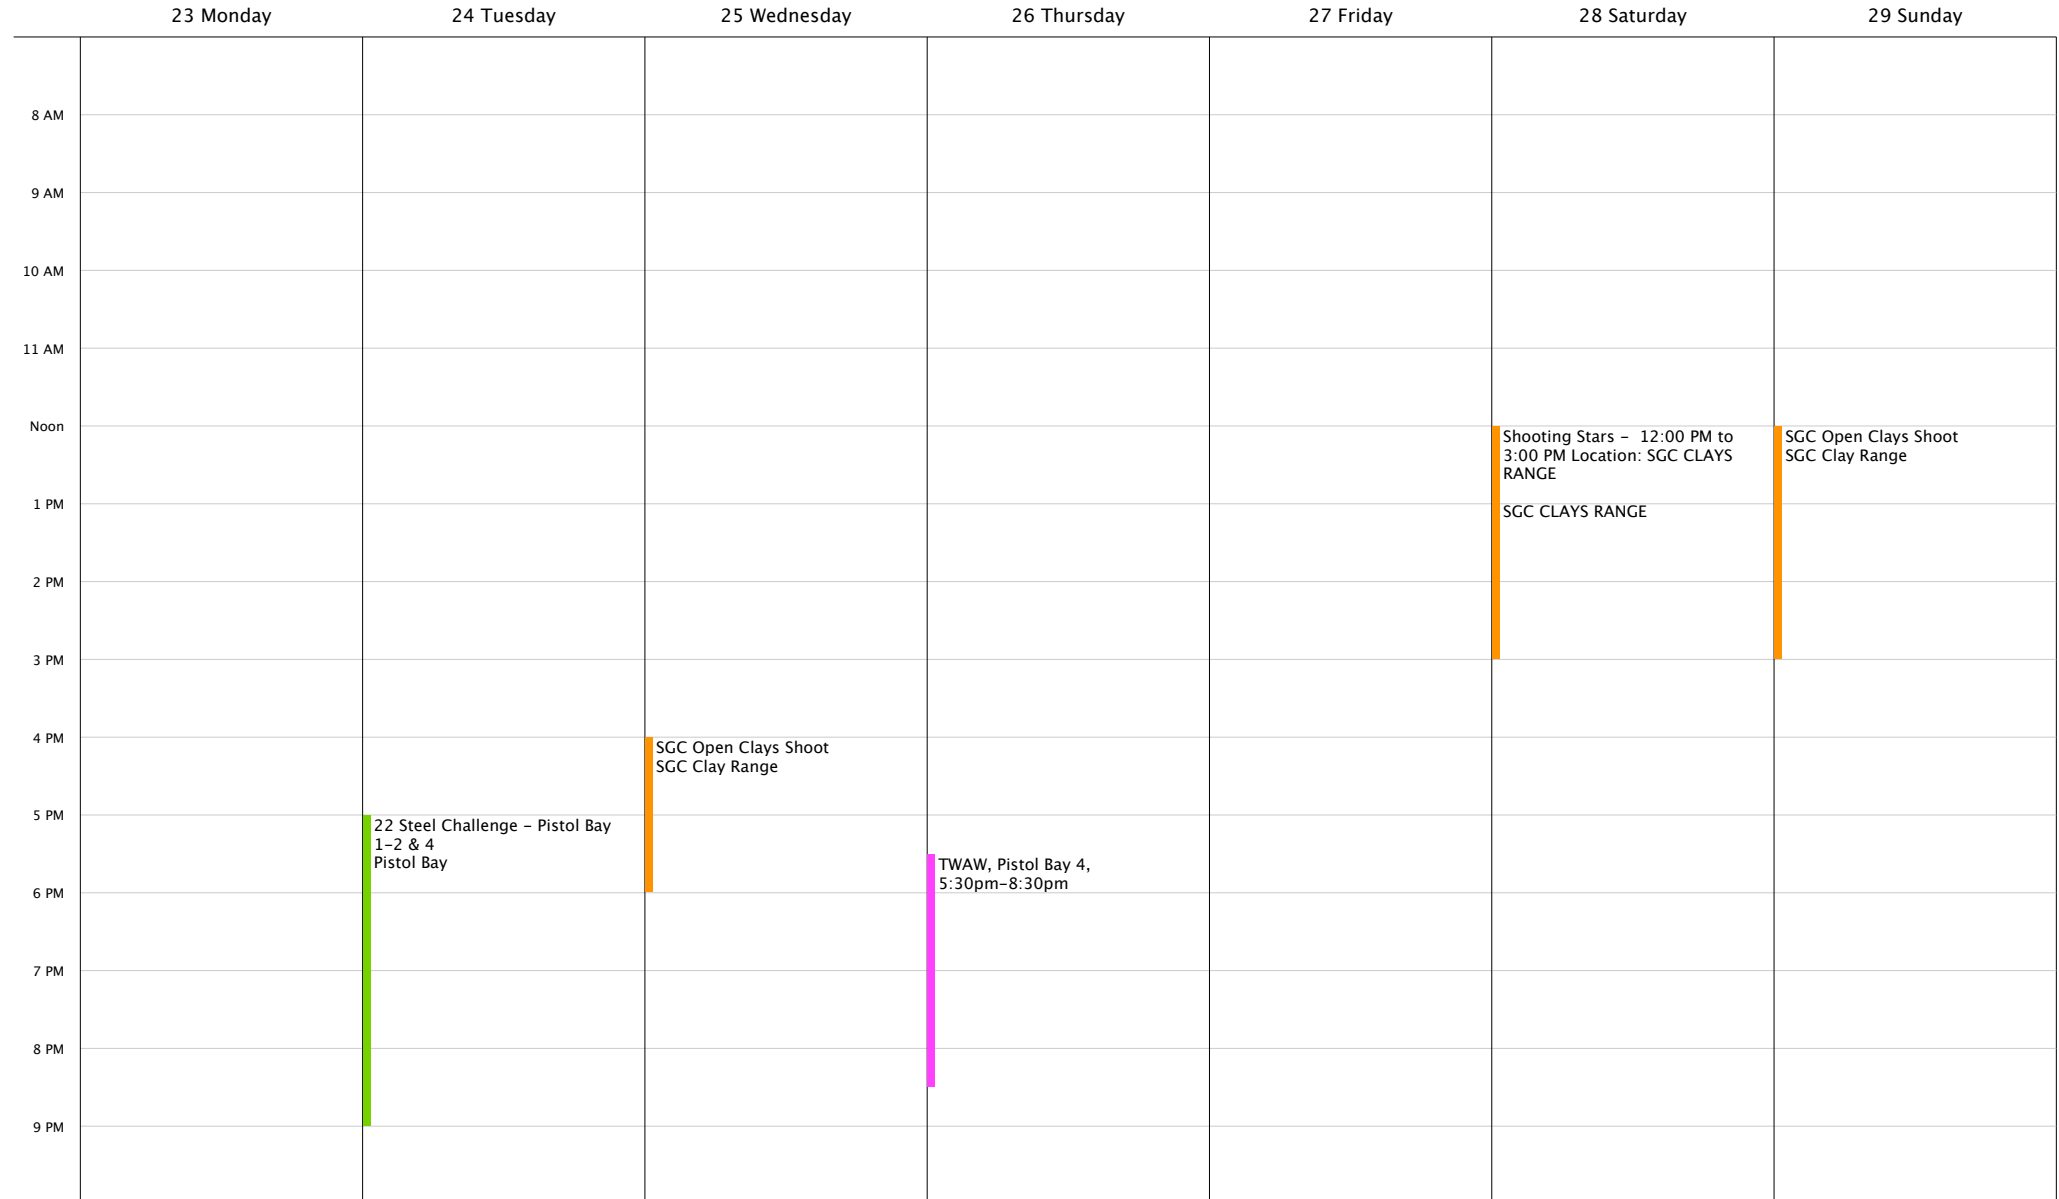

July 23 to July 29, 2018

Week 30

July 2018							August 2018							
M	T	W	T	F	S	S	M	T	W	T	F	S	S	
						1				1	2	3	4	5
2	3	4	5	6	7	8	6	7	8	9	10	11	12	
9	10	11	12	13	14	15	13	14	15	16	17	18	19	
16	17	18	19	20	21	22	20	21	22	23	24	25	26	
23	24	25	26	27	28	29	27	28	29	30	31			
30	31													

- SGC Black Gun TACTICAL Range
- SGC Rifle Range
- SGC Training Building
- SGC CLAY RANGE
- SGC
- SGC Pistol Bay 4
- SGC Pistol Bay 3
- SGC Pistol Bay 2
- SGC Pistol Bay 1
- SGC Black Powder Range
- SGC Pistol Bay 9
- SGC Pistol Bay 8
- SGC Pistol Bay 7
- SGC Pistol Bay 6
- SGC Pistol Bay 5
- US Holidays
- Pistol Bay # 1-5
- Pistol Bay # 1-3
- SGC PISTOL BAY 11
- SGC Pistol Bay 10