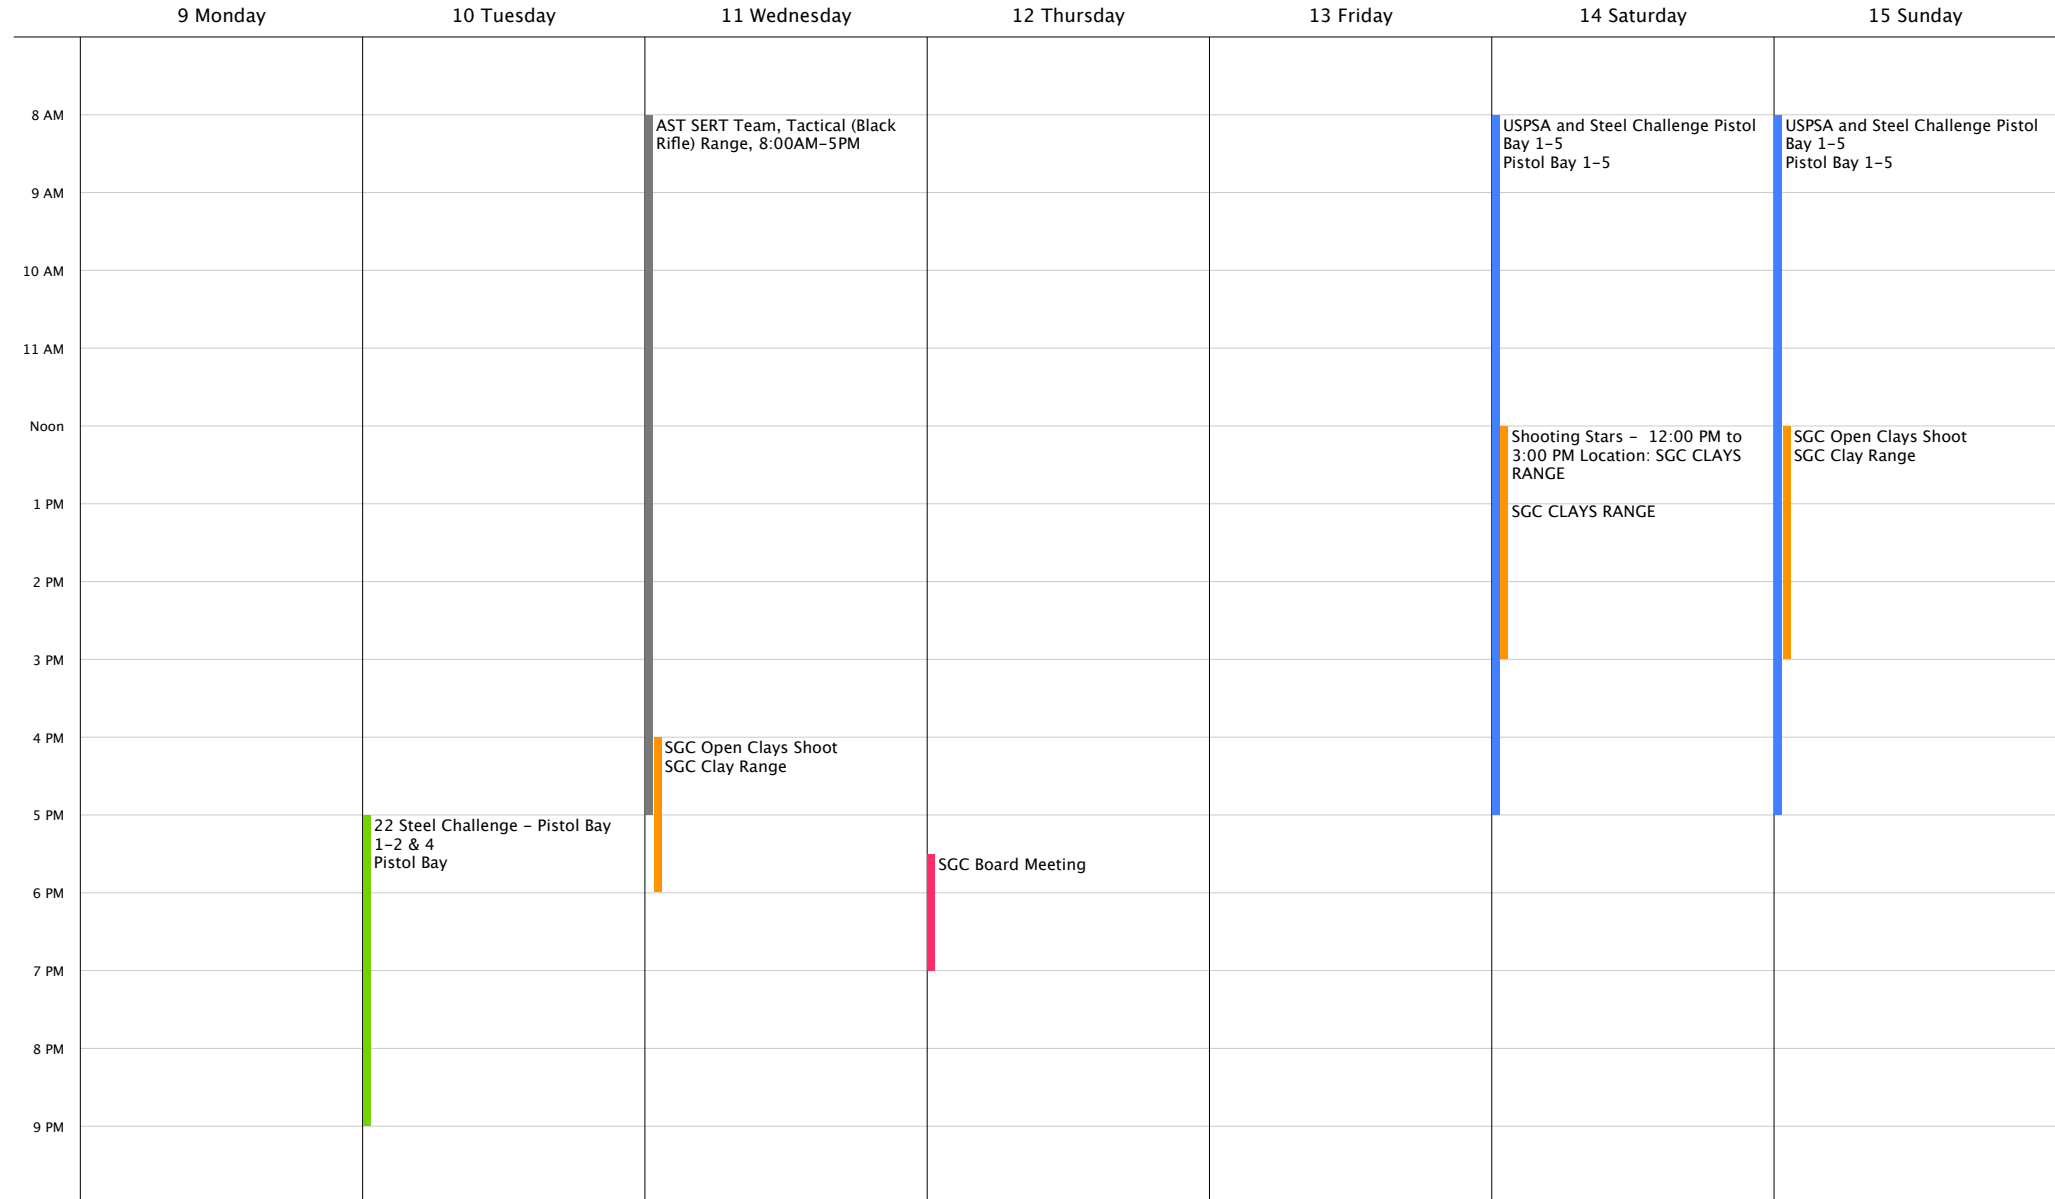

July 9 to July 15, 2018

Week 28

July 2018							August 2018						
M	T	W	T	F	S	S	M	T	W	T	F	S	S
						1			1	2	3	4	5
2	3	4	5	6	7	8	6	7	8	9	10	11	12
9	10	11	12	13	14	15	13	14	15	16	17	18	19
16	17	18	19	20	21	22	20	21	22	23	24	25	26
23	24	25	26	27	28	29	27	28	29	30	31		
30	31												

- SGC Black Gun TACTICAL Range
- SGC Rifle Range
- SGC Training Building
- SGC CLAY RANGE
- SGC
- SGC Pistol Bay 4
- SGC Pistol Bay 3
- SGC Pistol Bay 2
- SGC Pistol Bay 1
- SGC Black Powder Range
- SGC Pistol Bay 9
- SGC Pistol Bay 8
- SGC Pistol Bay 7
- SGC Pistol Bay 6
- SGC Pistol Bay 5
- US Holidays
- Pistol Bay # 1-5
- Pistol Bay # 1-3
- SGC PISTOL BAY 11
- SGC Pistol Bay 10