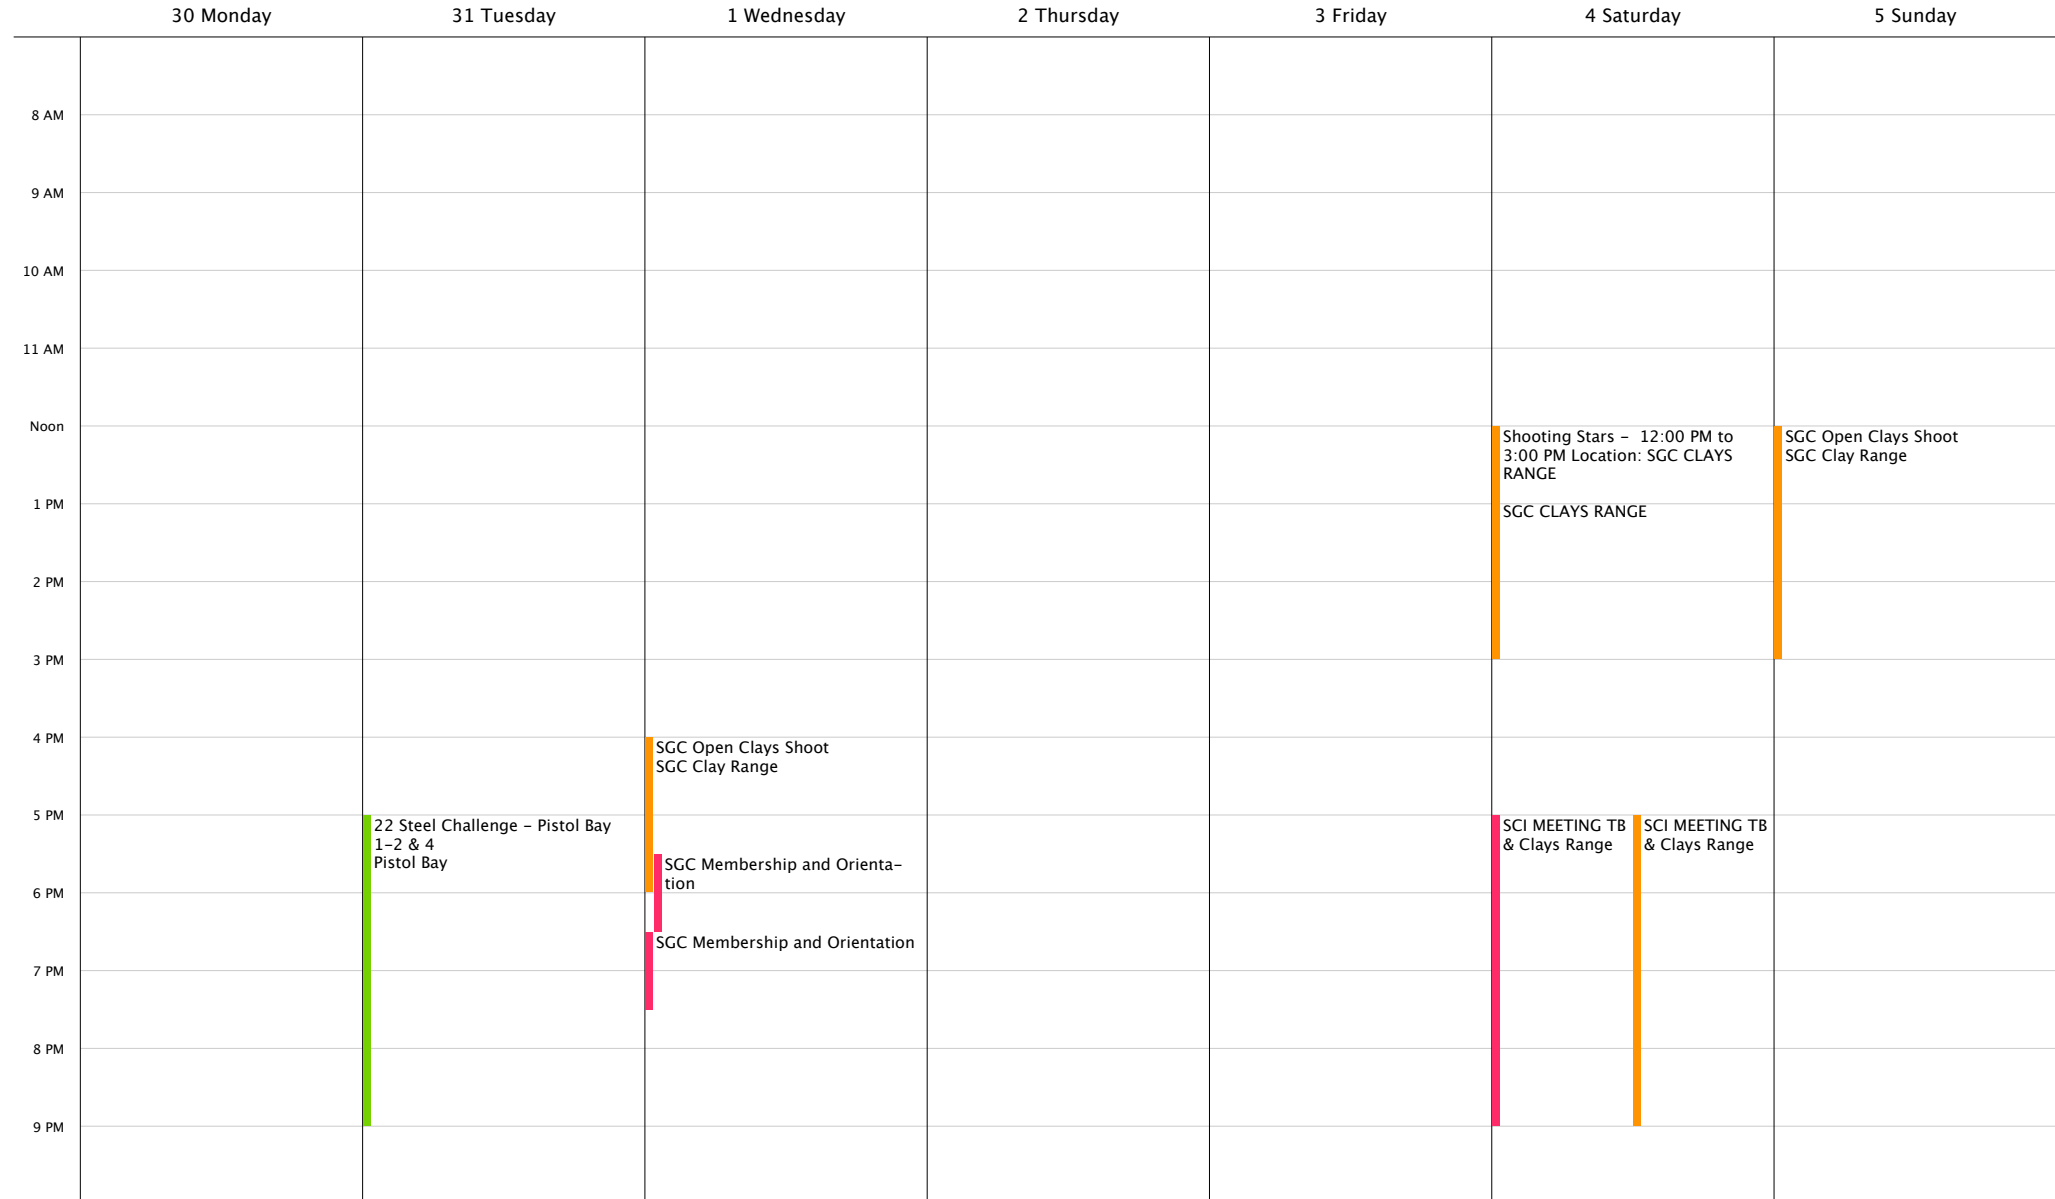

July 30 to August 5, 2018

Week 31

July 2018							August 2018							
M	T	W	T	F	S	S	M	T	W	T	F	S	S	
						1				1	2	3	4	5
2	3	4	5	6	7	8	6	7	8	9	10	11	12	
9	10	11	12	13	14	15	13	14	15	16	17	18	19	
16	17	18	19	20	21	22	20	21	22	23	24	25	26	
23	24	25	26	27	28	29	27	28	29	30	31			
30	31													

- SGC Black Gun TACTICAL Range
- SGC Rifle Range
- SGC Training Building
- SGC CLAY RANGE
- SGC
- SGC Pistol Bay 4
- SGC Pistol Bay 3
- SGC Pistol Bay 2
- SGC Pistol Bay 1
- SGC Black Powder Range
- SGC Pistol Bay 9
- SGC Pistol Bay 8
- SGC Pistol Bay 7
- SGC Pistol Bay 6
- SGC Pistol Bay 5
- US Holidays
- Pistol Bay # 1-5
- Pistol Bay # 1-3
- SGC PISTOL BAY 11
- SGC Pistol Bay 10