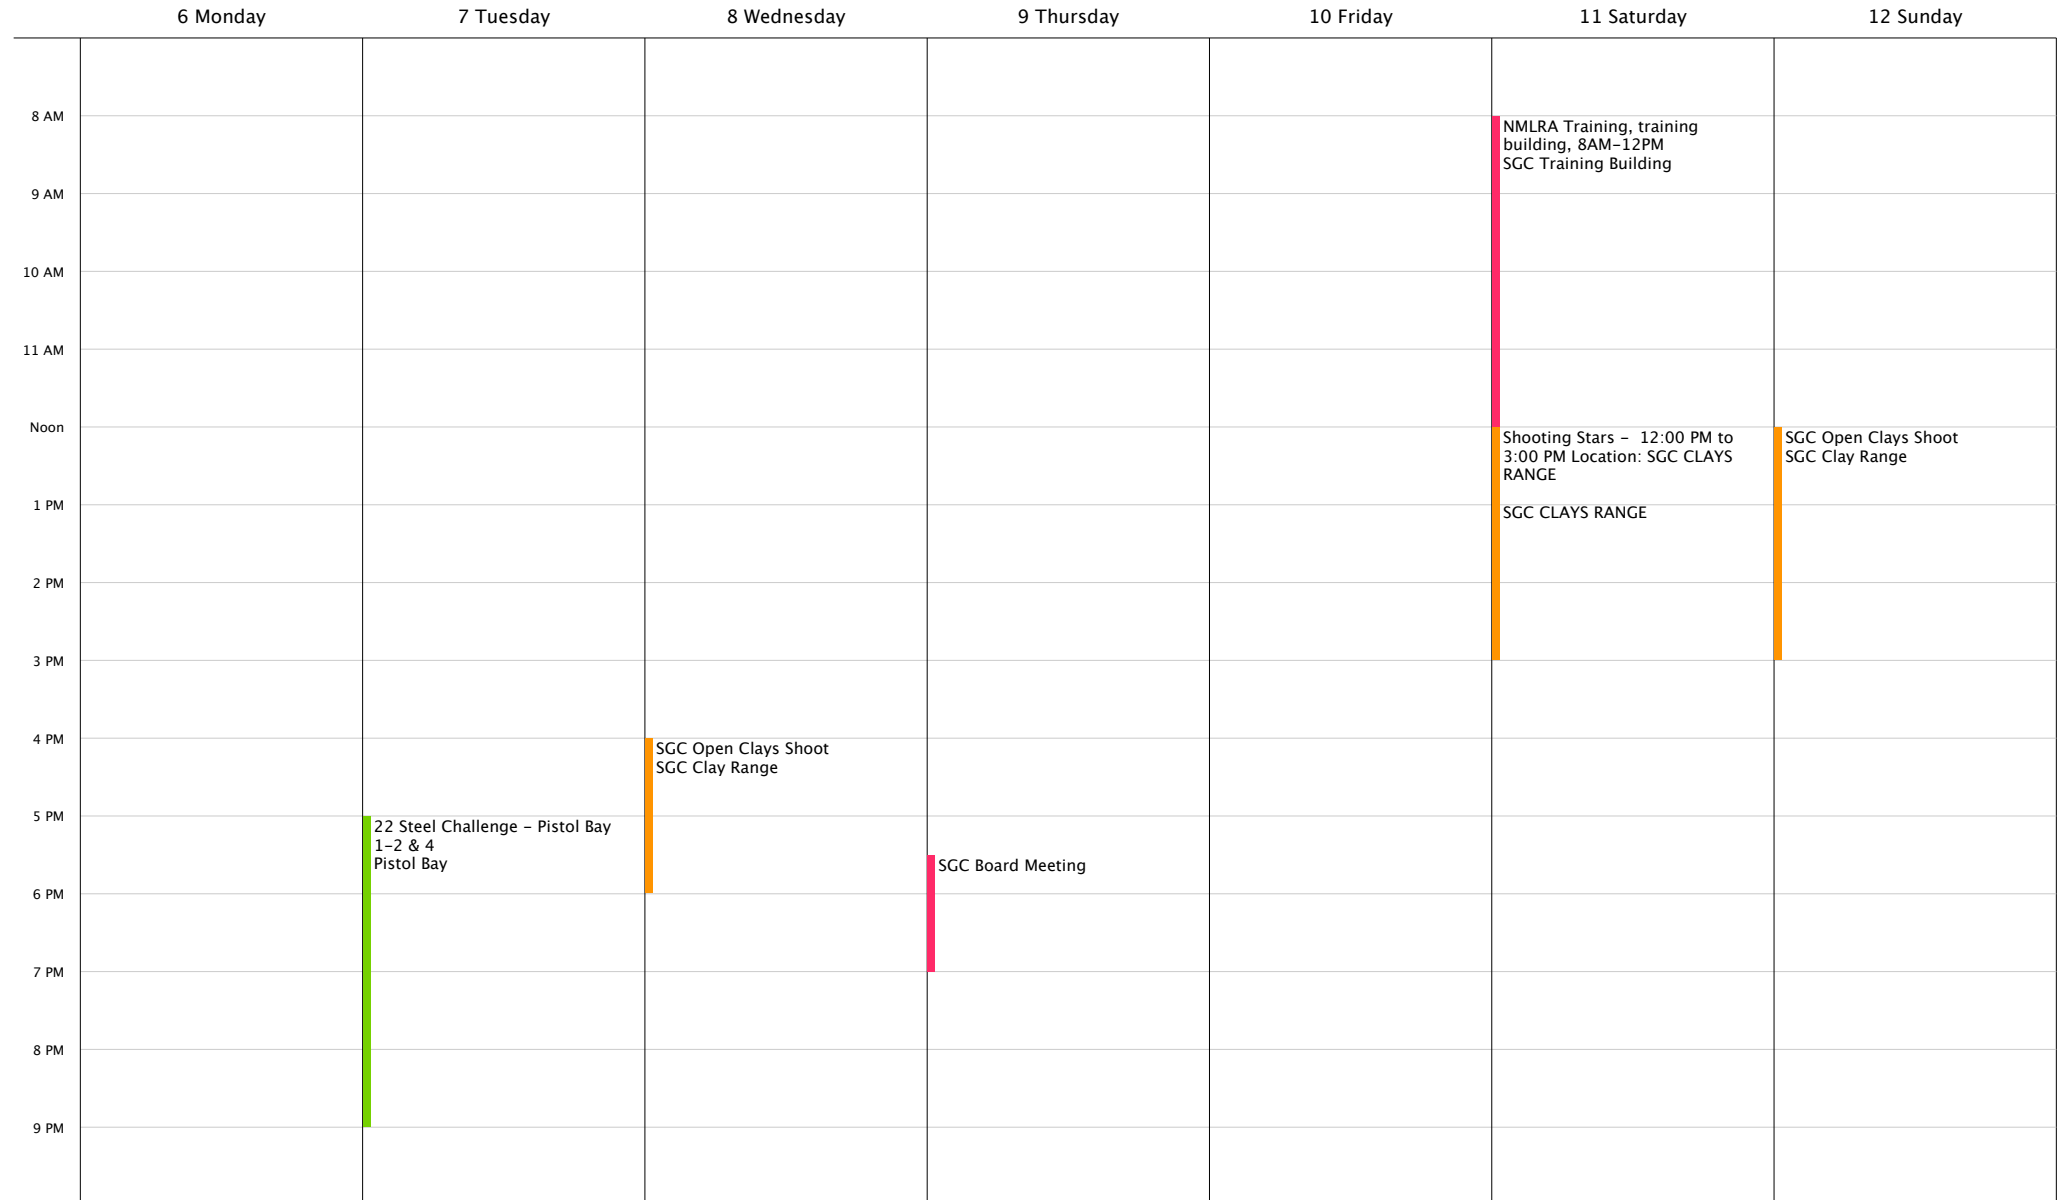

August 6 to August 12, 2018

Week 32

August 2018							September 2018							
M	T	W	T	F	S	S	M	T	W	T	F	S	S	
			1	2	3	4	5						1	2
6	7	8	9	10	11	12	3	4	5	6	7	8	9	
13	14	15	16	17	18	19	10	11	12	13	14	15	16	
20	21	22	23	24	25	26	17	18	19	20	21	22	23	
27	28	29	30	31			24	25	26	27	28	29	30	

- SGC Black Gun TACTICAL Range
- SGC Rifle Range
- SGC Training Building
- SGC CLAY RANGE
- SGC
- SGC Pistol Bay 4
- SGC Pistol Bay 3
- SGC Pistol Bay 2
- SGC Pistol Bay 1
- SGC Black Powder Range
- SGC Pistol Bay 9
- SGC Pistol Bay 8
- SGC Pistol Bay 7
- SGC Pistol Bay 6
- SGC Pistol Bay 5
- US Holidays
- Pistol Bay # 1-5
- Pistol Bay # 1-3
- SGC PISTOL BAY 11
- SGC Pistol Bay 10