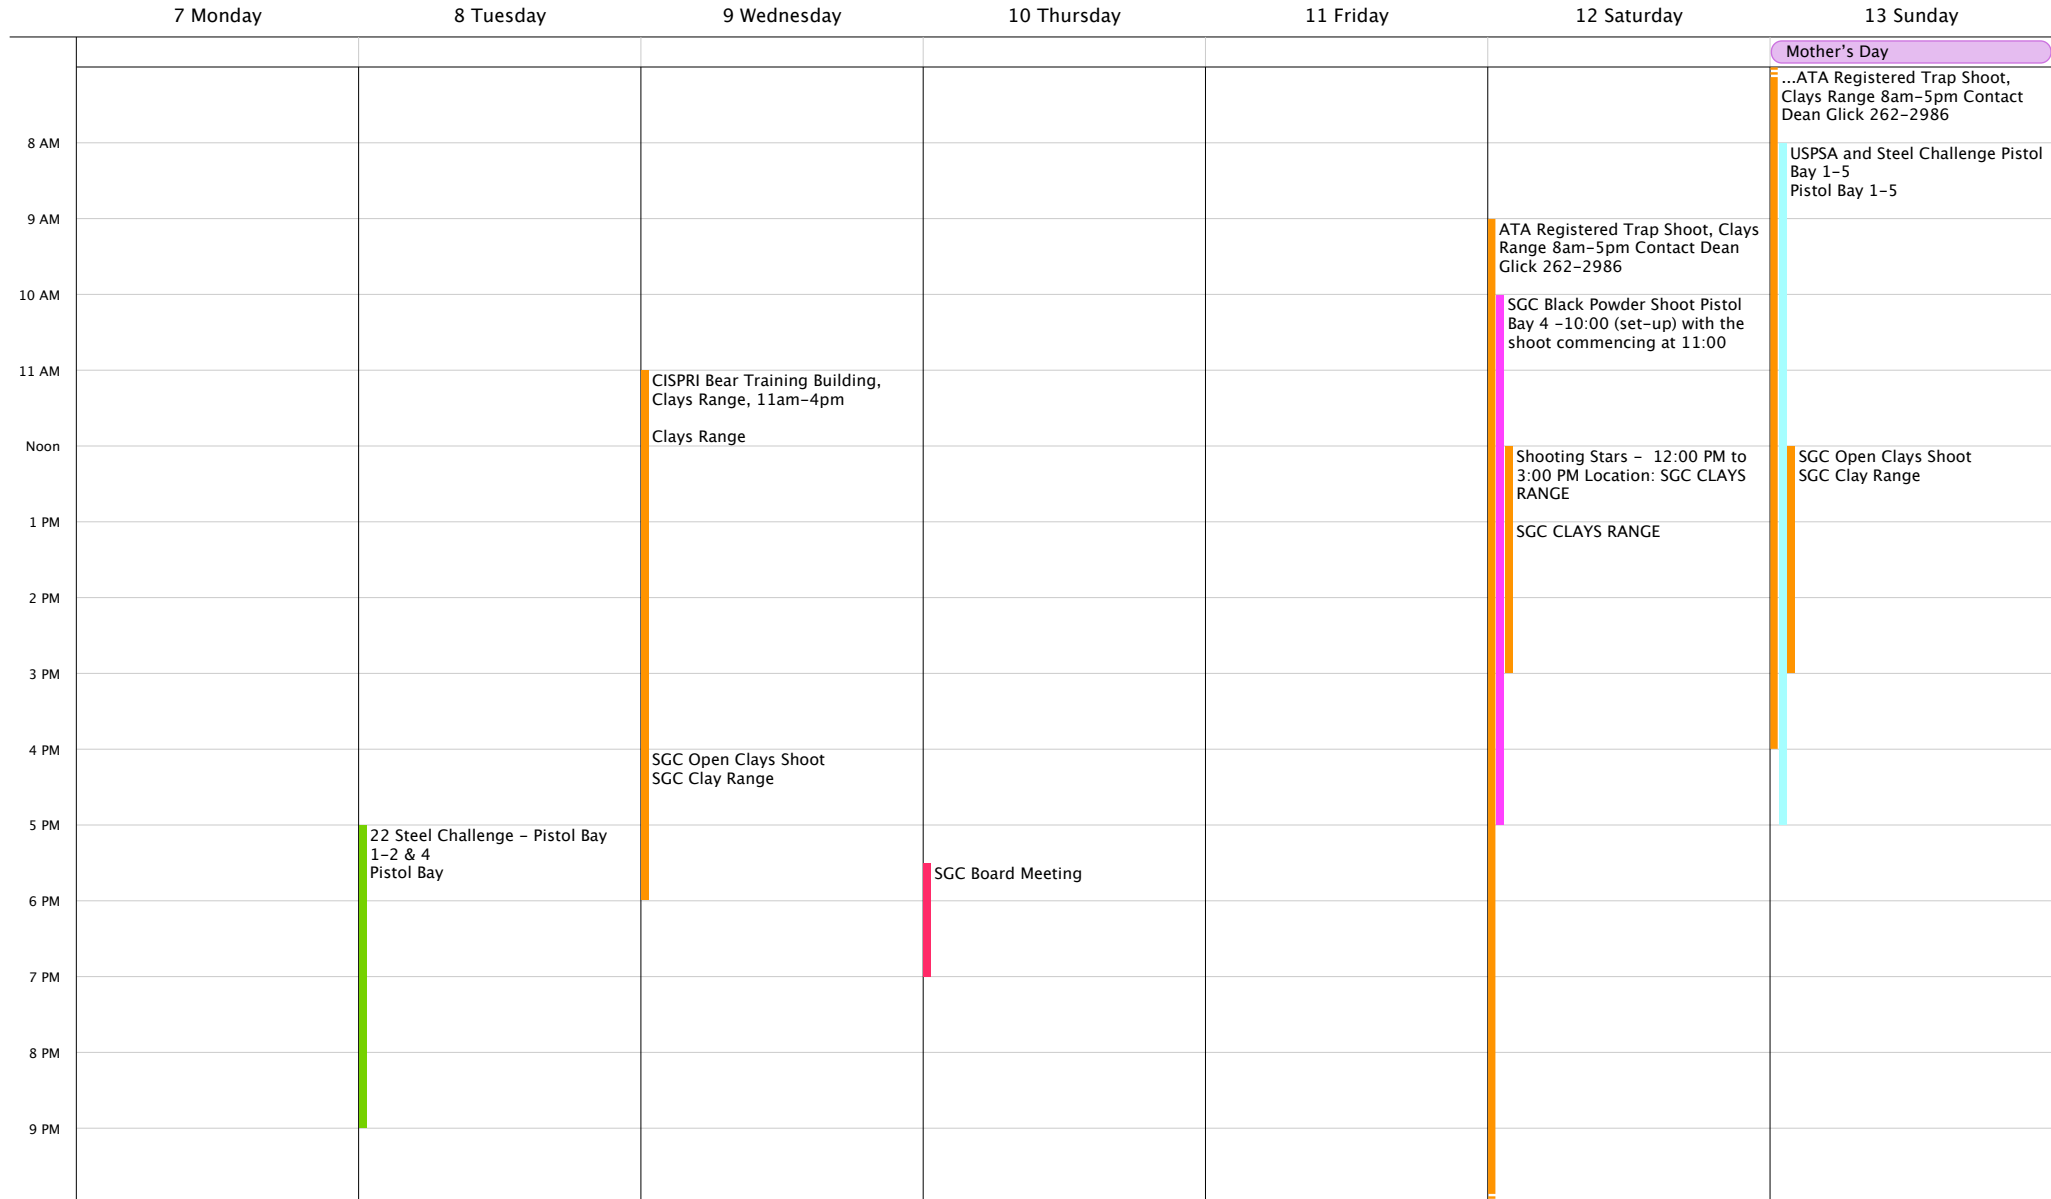

# May 7 to May 13, 2018

Week 19

May 2018							June 2018							
M	T	W	T	F	S	S	M	T	W	T	F	S	S	
	1	2	3	4	5	6						1	2	3
7	8	9	10	11	12	13	4	5	6	7	8	9	10	
14	15	16	17	18	19	20	11	12	13	14	15	16	17	
21	22	23	24	25	26	27	18	19	20	21	22	23	24	
28	29	30	31				25	26	27	28	29	30		

- SGC Black Gun TACTICAL Range
- SGC Rifle Range
- SGC Training Building
- SGC CLAY RANGE
- SGC
- SGC Pistol Bay 4
- SGC Pistol Bay 3
- SGC Pistol Bay 2
- SGC Pistol Bay 1
- SGC Black Powder Range
- SGC Pistol Bay 9
- SGC Pistol Bay 8
- SGC Pistol Bay 7
- SGC Pistol Bay 6
- SGC Pistol Bay 5
- US Holidays
- Pistol Bay # 1-5
- Pistol Bay # 1-3
- SGC PISTOL BAY 11
- SGC Pistol Bay 10

# May 14 to May 20, 2018

Week 20

May 2018							June 2018						
M	T	W	T	F	S	S	M	T	W	T	F	S	S
	1	2	3	4	5	6					1	2	3
7	8	9	10	11	12	13	4	5	6	7	8	9	10
<b>14</b>	<b>15</b>	<b>16</b>	<b>17</b>	<b>18</b>	<b>19</b>	<b>20</b>	11	12	13	14	15	16	17
21	22	23	24	25	26	27	18	19	20	21	22	23	24
28	29	30	31				25	26	27	28	29	30	