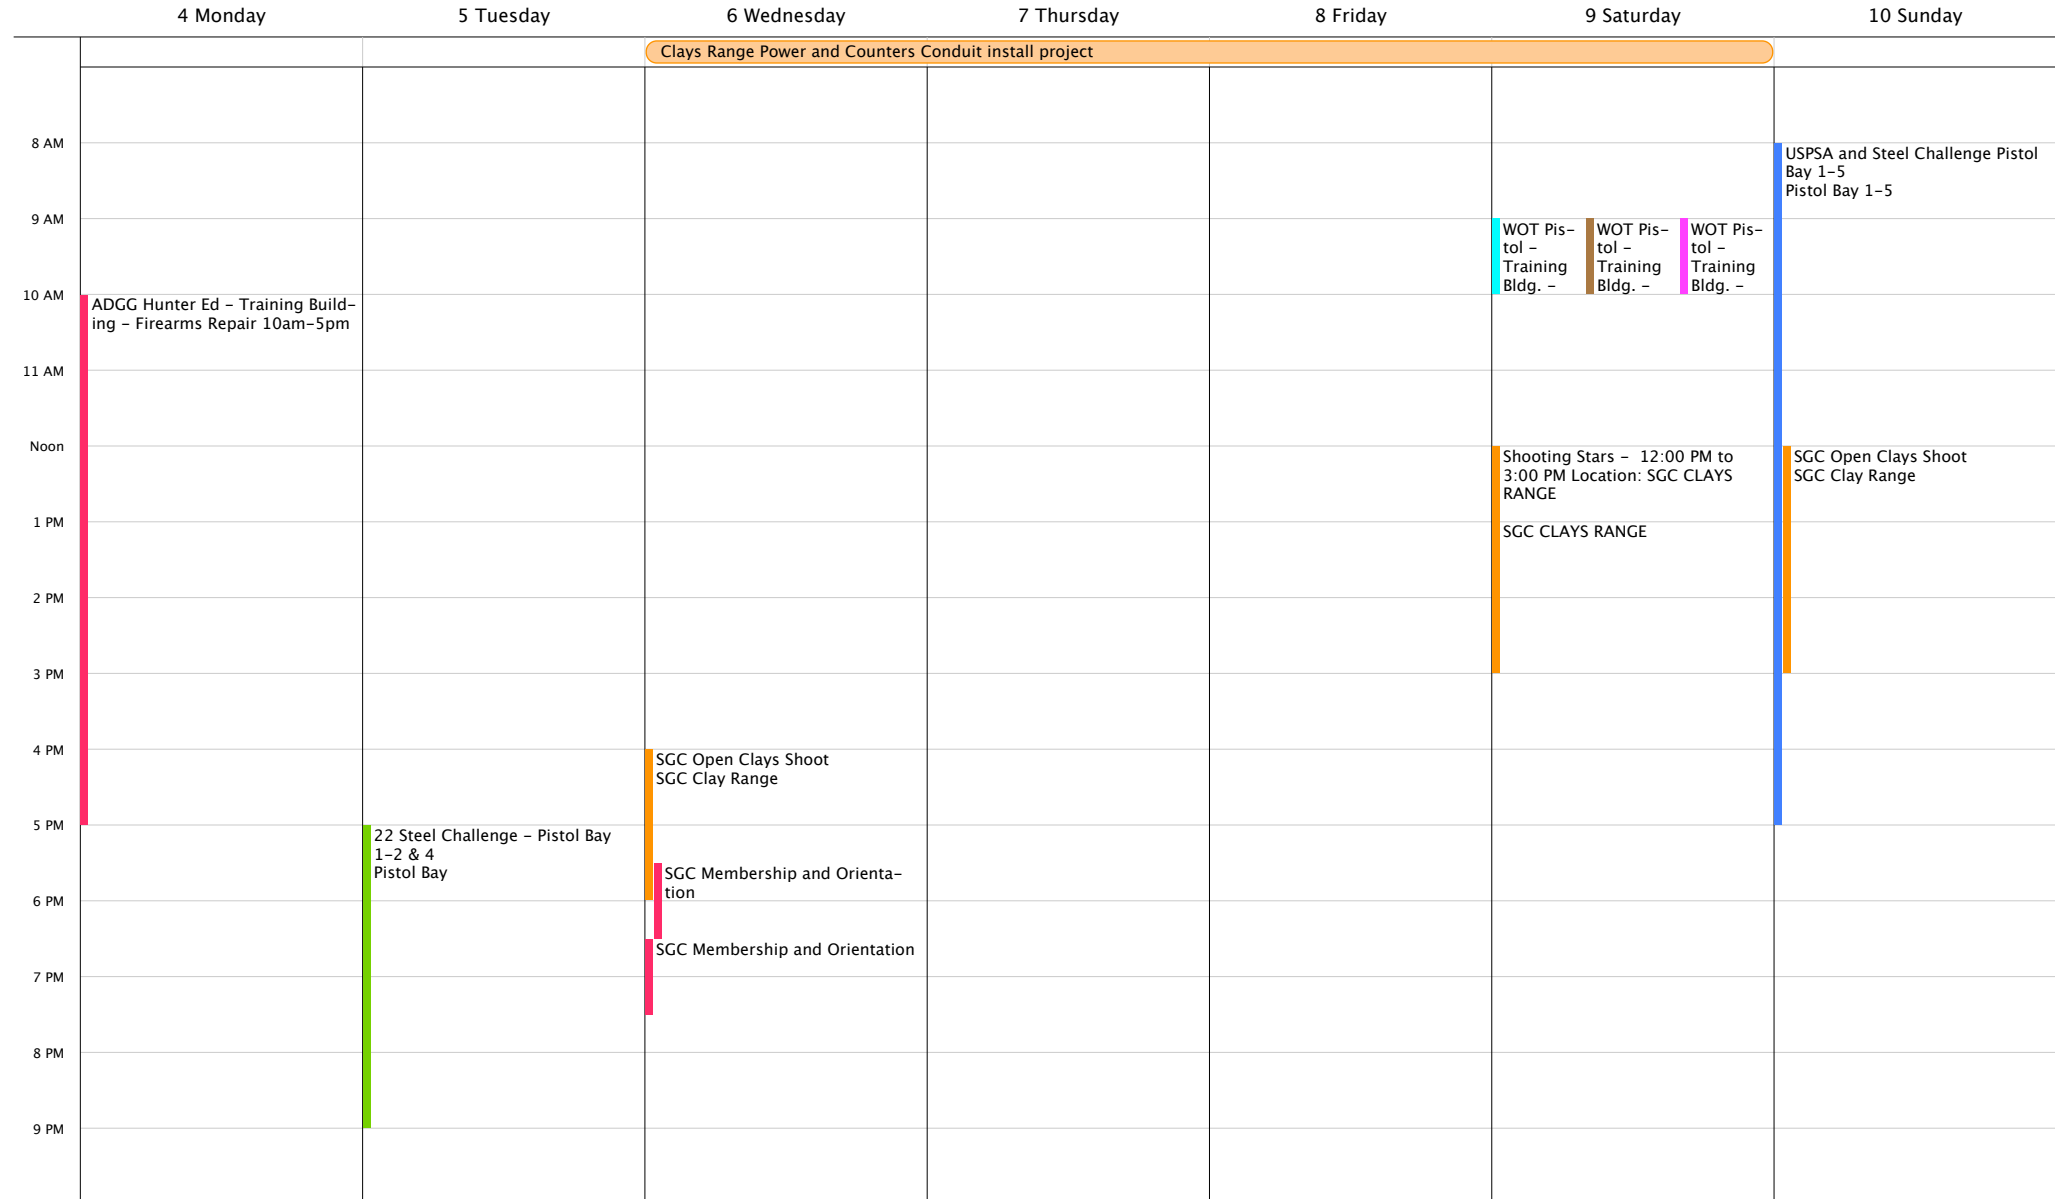

June 4 to June 10, 2018

Week 23

June 2018							July 2018						
M	T	W	T	F	S	S	M	T	W	T	F	S	S
					1	2	3						1
4	5	6	7	8	9	10	2	3	4	5	6	7	8
11	12	13	14	15	16	17	9	10	11	12	13	14	15
18	19	20	21	22	23	24	16	17	18	19	20	21	22
25	26	27	28	29	30		23	24	25	26	27	28	29
							30	31					

- SGC Black Gun TACTICAL Range
- SGC Rifle Range
- SGC Training Building
- SGC CLAY RANGE
- SGC
- SGC Pistol Bay 4
- SGC Pistol Bay 3
- SGC Pistol Bay 2
- SGC Pistol Bay 1
- SGC Black Powder Range
- SGC Pistol Bay 9
- SGC Pistol Bay 8
- SGC Pistol Bay 7
- SGC Pistol Bay 6
- SGC Pistol Bay 5
- US Holidays
- Pistol Bay # 1-5
- Pistol Bay # 1-3
- SGC PISTOL BAY 11
- SGC Pistol Bay 10