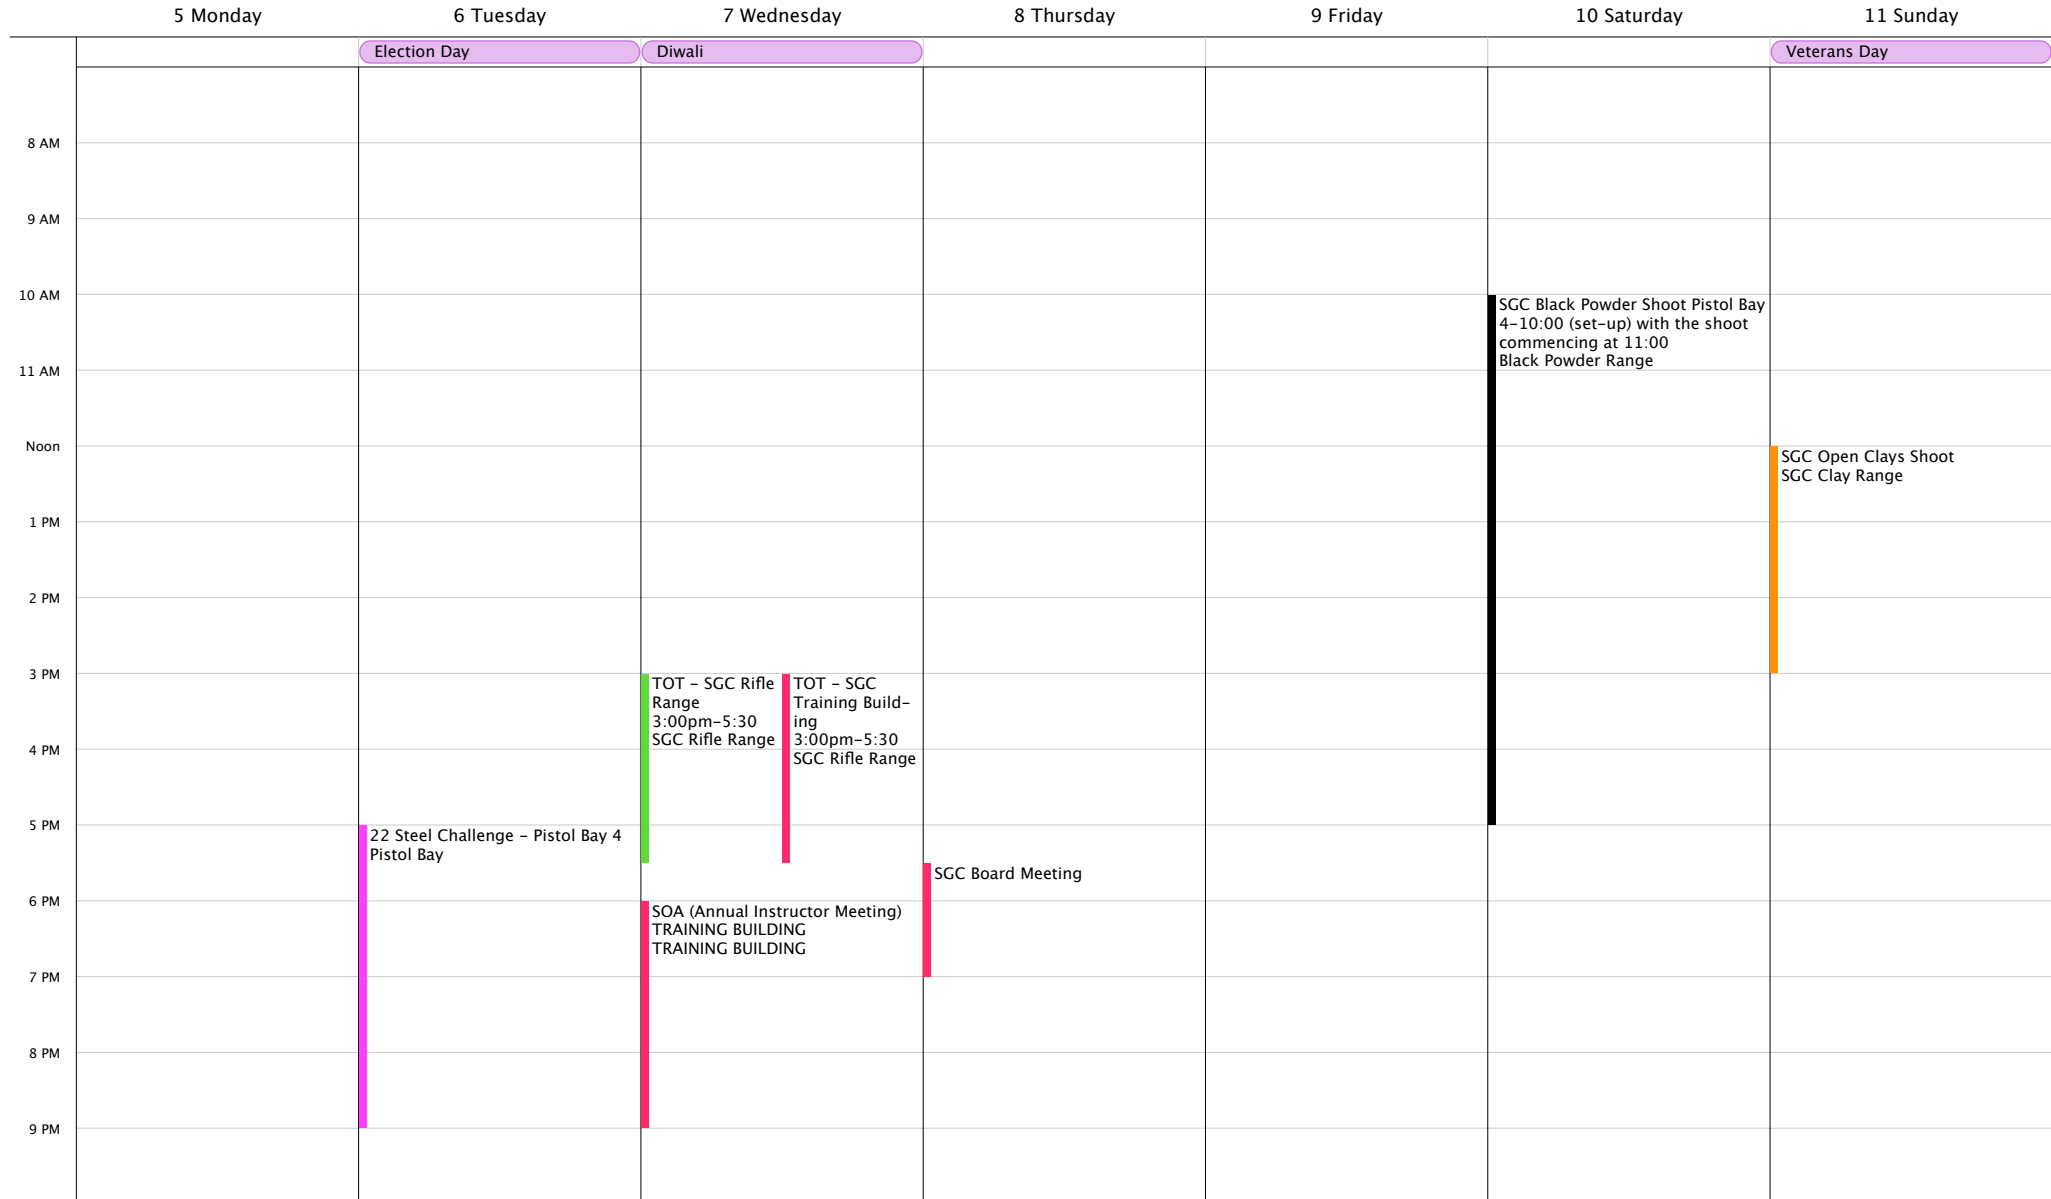

November 5 to November 11, 2018

Week 45

November 2018							December 2018						
M	T	W	T	F	S	S	M	T	W	T	F	S	S
			1	2	3	4						1	2
5	6	7	8	9	10	11	3	4	5	6	7	8	9
12	13	14	15	16	17	18	10	11	12	13	14	15	16
19	20	21	22	23	24	25	17	18	19	20	21	22	23
26	27	28	29	30			24	25	26	27	28	29	30
							31						

- SGC Black Gun TACTICAL Range
- SGC Rifle Range
- SGC Training Building
- SGC CLAY RANGE
- SGC
- SGC Pistol Bay 5
- SGC Pistol Bay 4
- SGC Pistol Bay 3
- SGC Pistol Bay 2
- SGC Pistol Bay 1
- SGC Pistol Bay 10
- SGC Pistol Bay 9
- SGC Pistol Bay 8
- SGC Pistol Bay 7
- SGC Pistol Bay 6
- SGC Black Powder Range
- US Holidays
- Pistol Bay # 1-5
- Pistol Bay # 1-3
- SGC PISTOL BAY 11