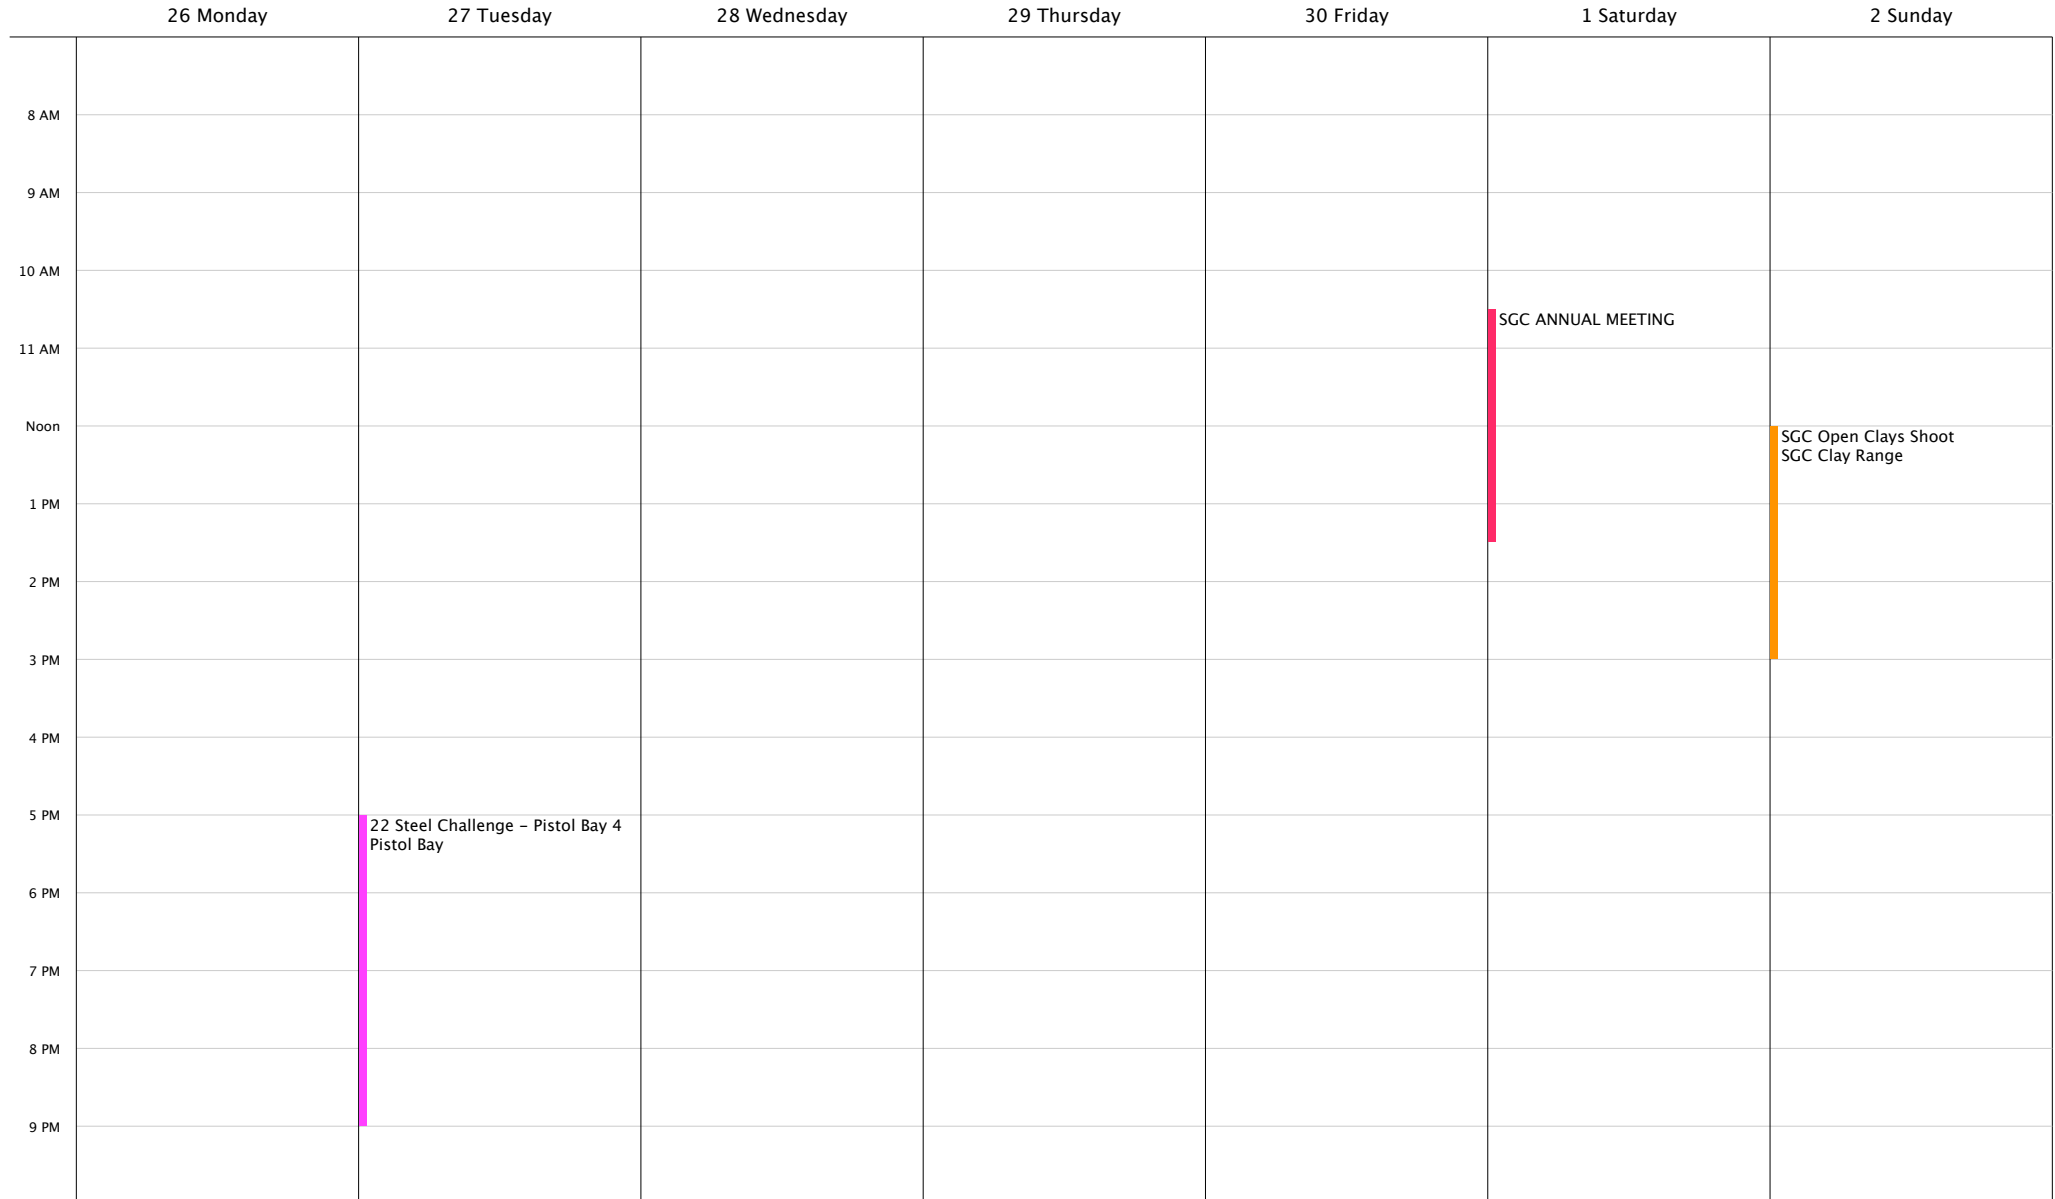

November 26 to December 2, 2018

Week 48

November 2018							December 2018						
M	T	W	T	F	S	S	M	T	W	T	F	S	S
			1	2	3	4						1	2
5	6	7	8	9	10	11	3	4	5	6	7	8	9
12	13	14	15	16	17	18	10	11	12	13	14	15	16
19	20	21	22	23	24	25	17	18	19	20	21	22	23
26	27	28	29	30			24	25	26	27	28	29	30
							31						

- SGC Black Gun TACTICAL Range
- SGC Rifle Range
- SGC Training Building
- SGC CLAY RANGE
- SGC
- SGC Pistol Bay 5
- SGC Pistol Bay 4
- SGC Pistol Bay 3
- SGC Pistol Bay 2
- SGC Pistol Bay 1
- SGC Pistol Bay 10
- SGC Pistol Bay 9
- SGC Pistol Bay 8
- SGC Pistol Bay 7
- SGC Pistol Bay 6
- SGC Black Powder Range
- US Holidays
- Pistol Bay # 1-5
- Pistol Bay # 1-3
- SGC PISTOL BAY 11