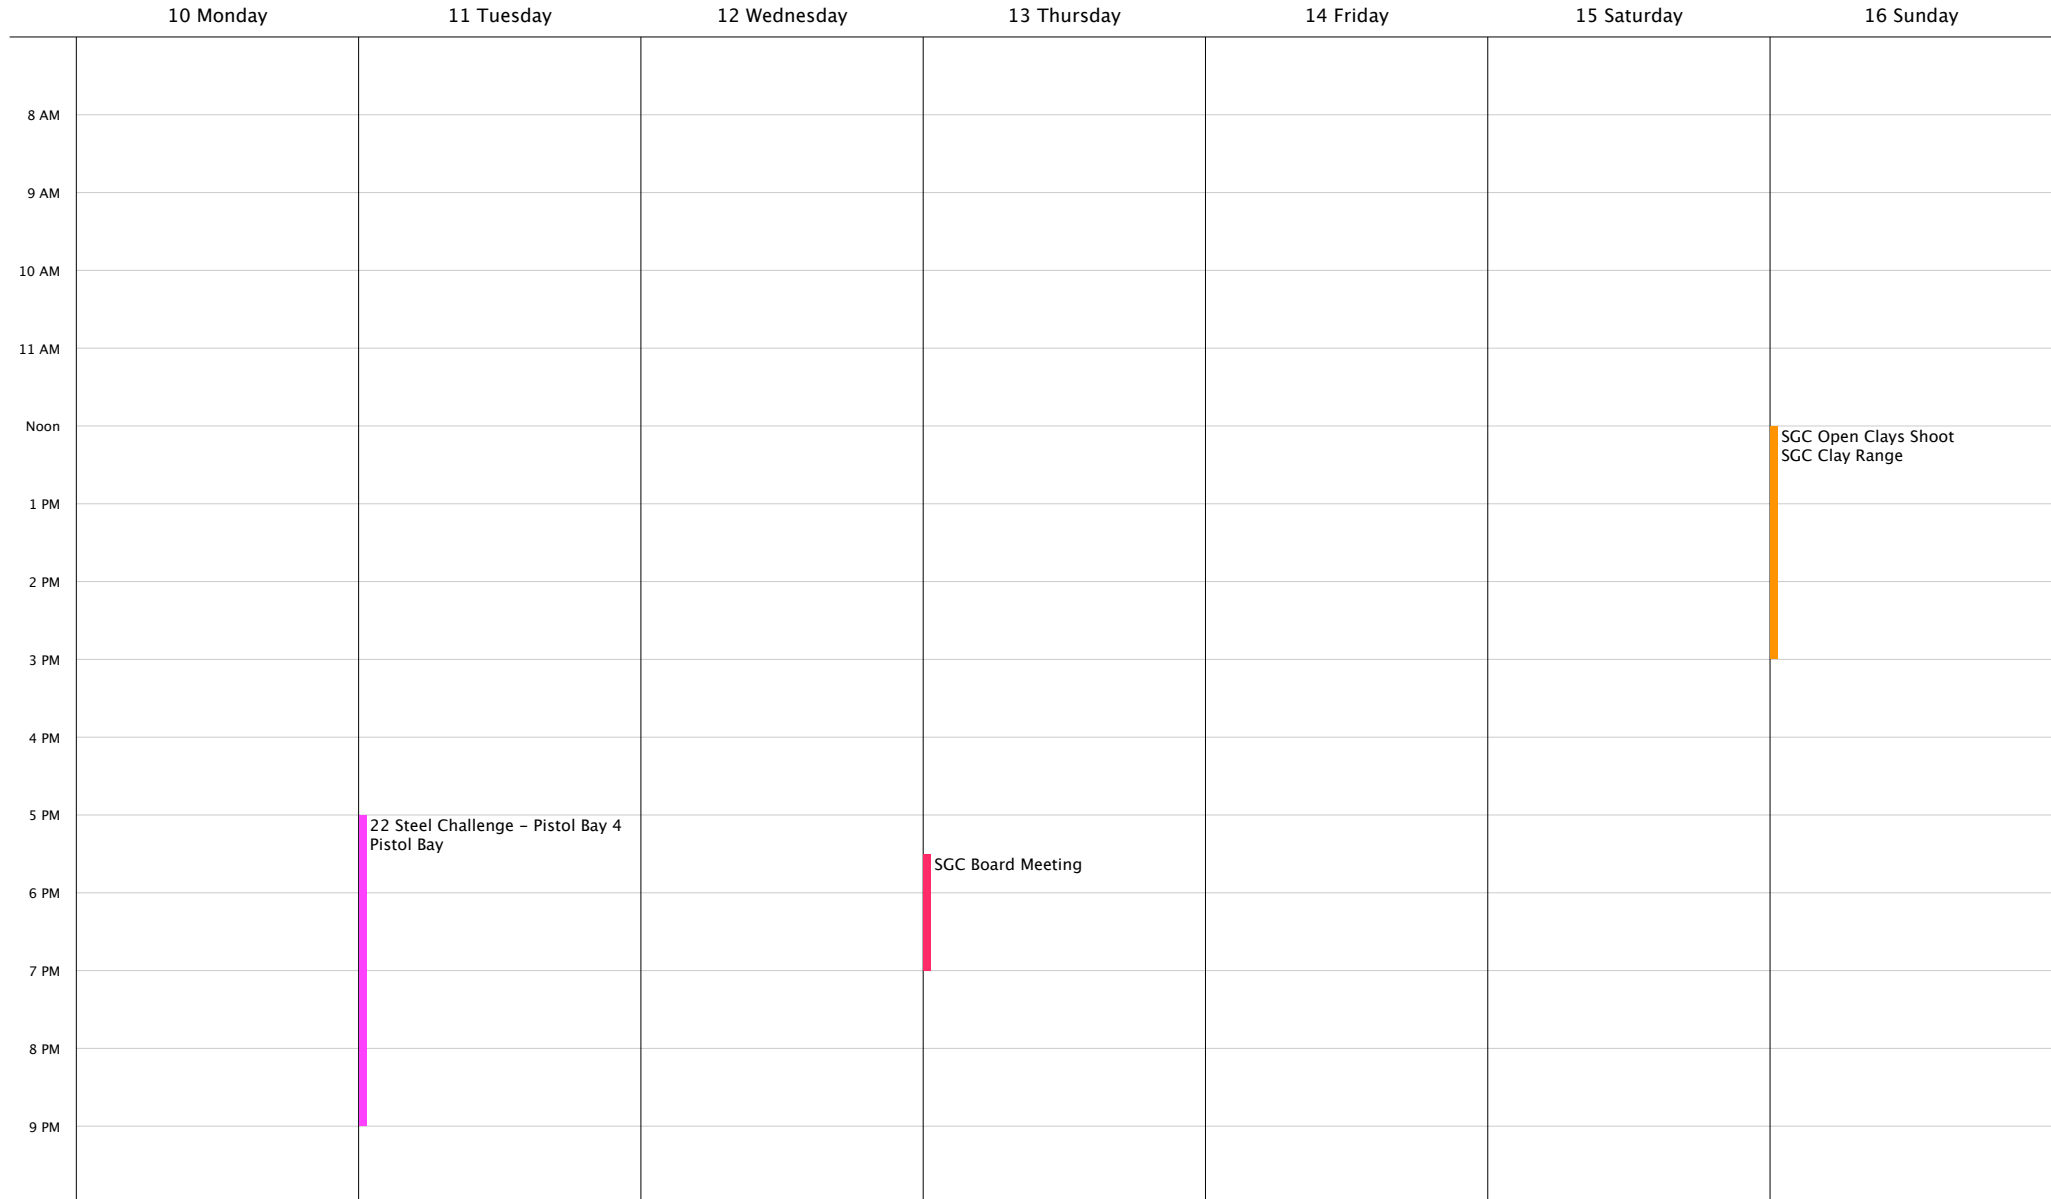

December 10 to December 16, 2018

Week 50

December 2018							January 2019						
M	T	W	T	F	S	S	M	T	W	T	F	S	S
					1	2		1	2	3	4	5	6
3	4	5	6	7	8	9	7	8	9	10	11	12	13
10	11	12	13	14	15	16	14	15	16	17	18	19	20
17	18	19	20	21	22	23	21	22	23	24	25	26	27
24	25	26	27	28	29	30	28	29	30	31			
31													

- SGC Black Gun TACTICAL Range
- SGC Rifle Range
- SGC Training Building
- SGC CLAY RANGE
- SGC
- SGC Pistol Bay 5
- SGC Pistol Bay 4
- SGC Pistol Bay 3
- SGC Pistol Bay 2
- SGC Pistol Bay 1
- SGC Pistol Bay 10
- SGC Pistol Bay 9
- SGC Pistol Bay 8
- SGC Pistol Bay 7
- SGC Pistol Bay 6
- SGC Black Powder Range
- US Holidays
- Pistol Bay # 1-5
- Pistol Bay # 1-3
- SGC PISTOL BAY 11