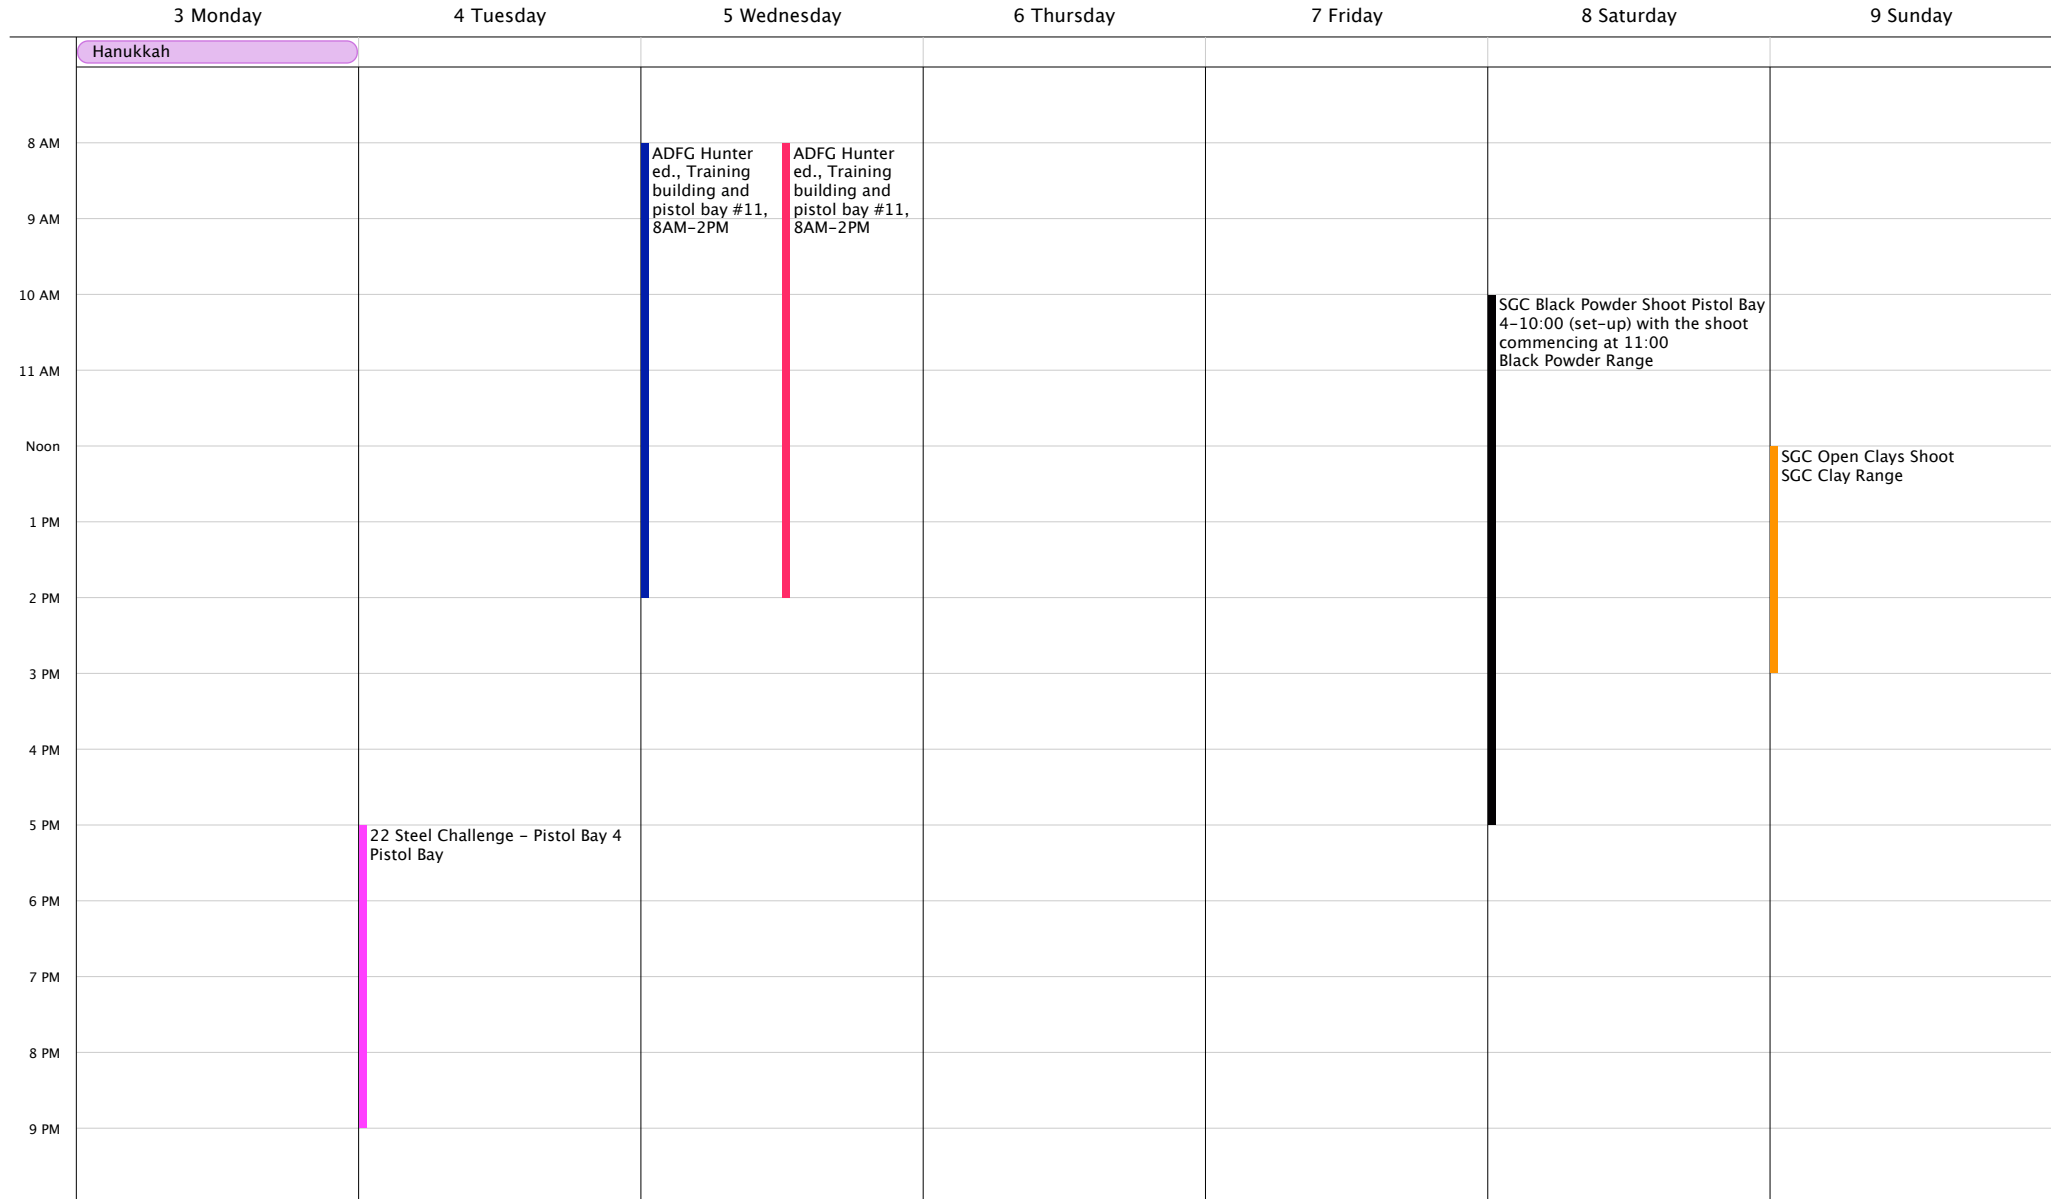

December 3 to December 9, 2018

Week 49

December 2018							January 2019						
M	T	W	T	F	S	S	M	T	W	T	F	S	S
					1	2		1	2	3	4	5	6
3	4	5	6	7	8	9	7	8	9	10	11	12	13
10	11	12	13	14	15	16	14	15	16	17	18	19	20
17	18	19	20	21	22	23	21	22	23	24	25	26	27
24	25	26	27	28	29	30	28	29	30	31			
31													

- SGC Black Gun TACTICAL Range
- SGC Rifle Range
- SGC Training Building
- SGC CLAY RANGE
- SGC
- SGC Pistol Bay 5
- SGC Pistol Bay 4
- SGC Pistol Bay 3
- SGC Pistol Bay 2
- SGC Pistol Bay 1
- SGC Pistol Bay 10
- SGC Pistol Bay 9
- SGC Pistol Bay 8
- SGC Pistol Bay 7
- SGC Pistol Bay 6
- SGC Black Powder Range
- US Holidays
- Pistol Bay # 1-5
- Pistol Bay # 1-3
- SGC PISTOL BAY 11