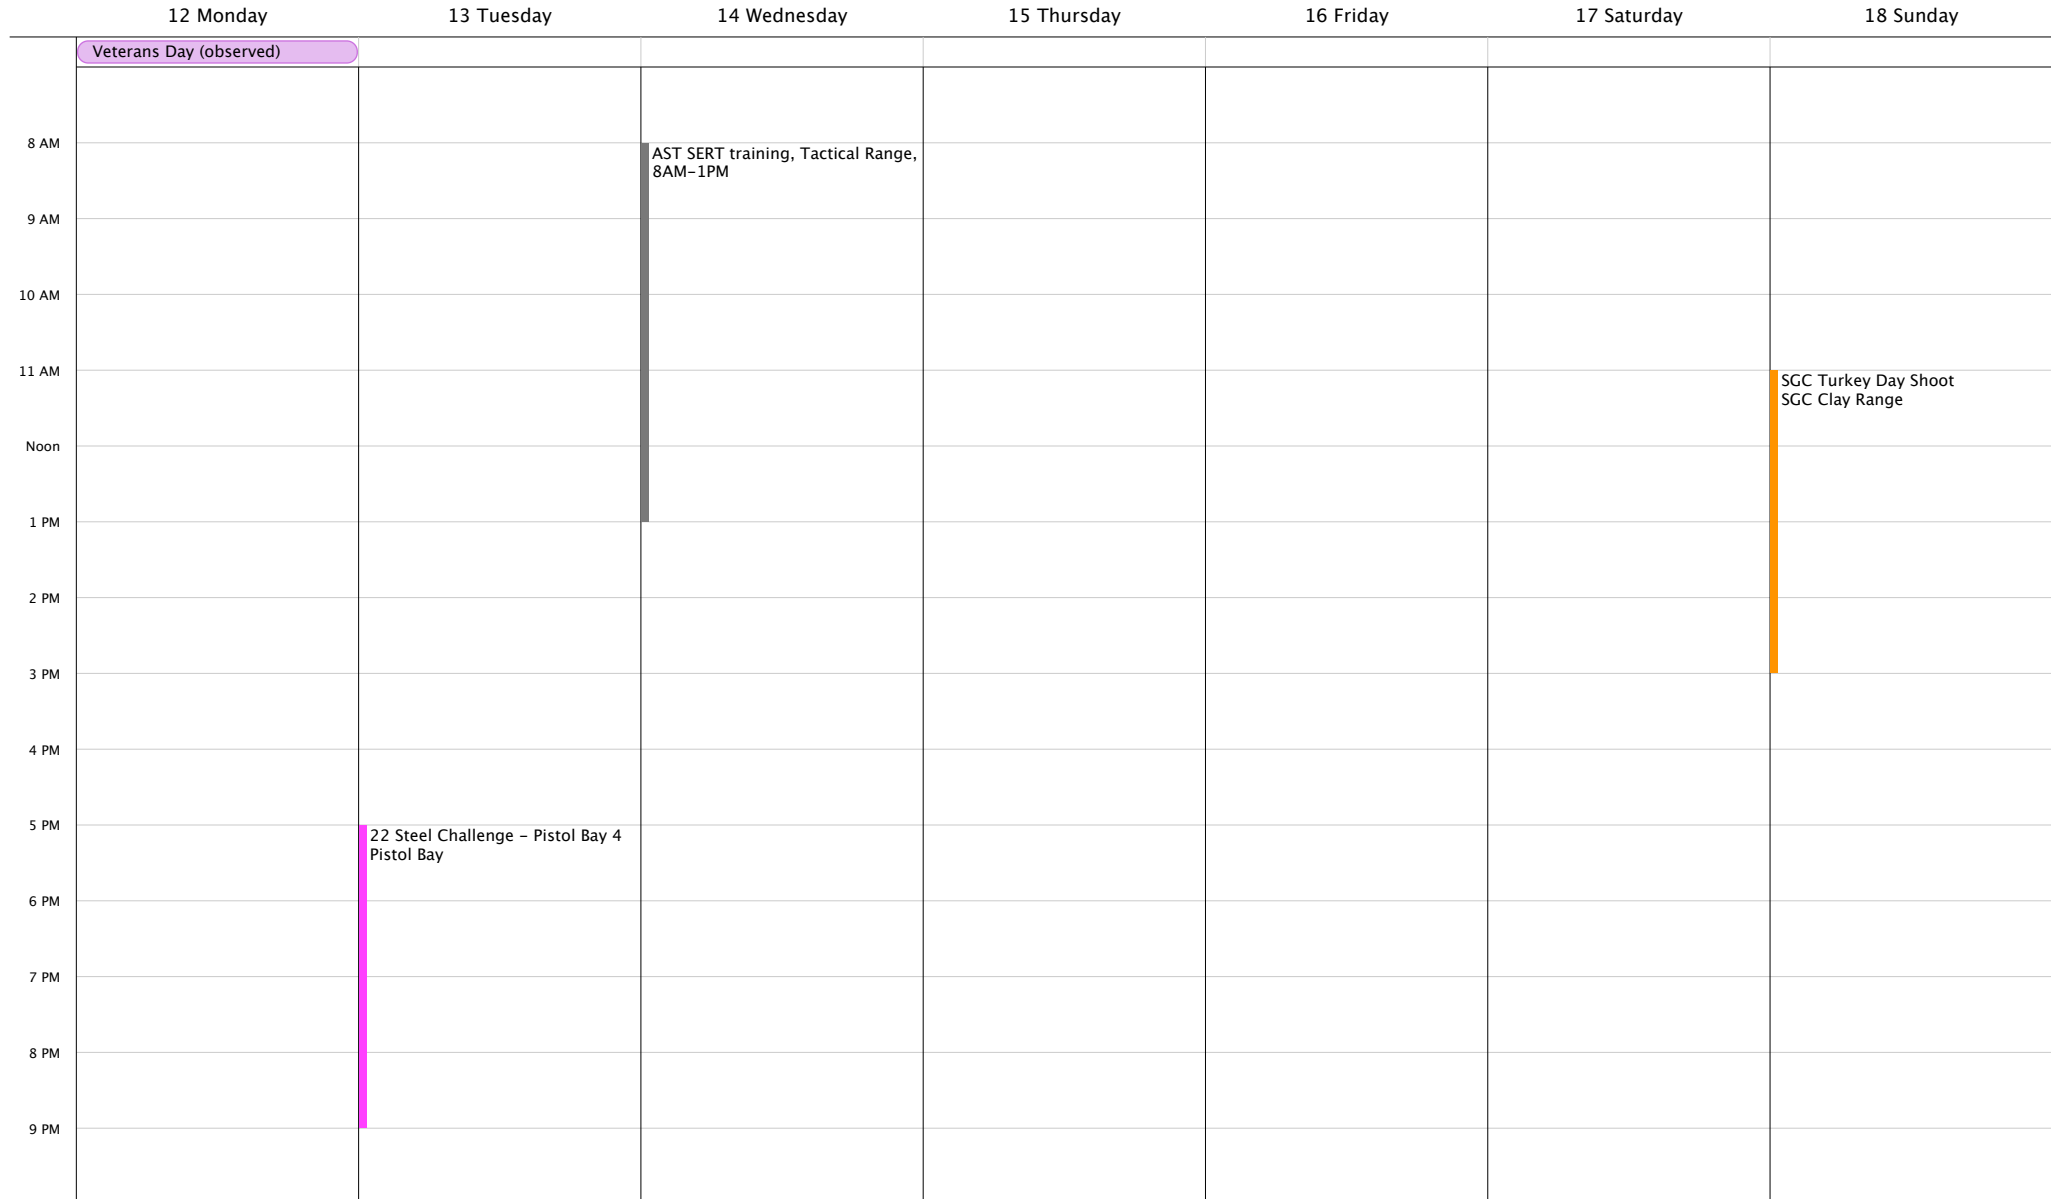

November 12 to November 18, 2018

Week 46

November 2018							December 2018						
M	T	W	T	F	S	S	M	T	W	T	F	S	S
			1	2	3	4						1	2
5	6	7	8	9	10	11	3	4	5	6	7	8	9
12	13	14	15	16	17	18	10	11	12	13	14	15	16
19	20	21	22	23	24	25	17	18	19	20	21	22	23
26	27	28	29	30			24	25	26	27	28	29	30
							31						

- SGC Black Gun TACTICAL Range
- SGC Rifle Range
- SGC Training Building
- SGC CLAY RANGE
- SGC
- SGC Pistol Bay 5
- SGC Pistol Bay 4
- SGC Pistol Bay 3
- SGC Pistol Bay 2
- SGC Pistol Bay 1
- SGC Pistol Bay 10
- SGC Pistol Bay 9
- SGC Pistol Bay 8
- SGC Pistol Bay 7
- SGC Pistol Bay 6
- US Holidays
- Pistol Bay # 1-5
- Pistol Bay # 1-3
- SGC PISTOL BAY 11