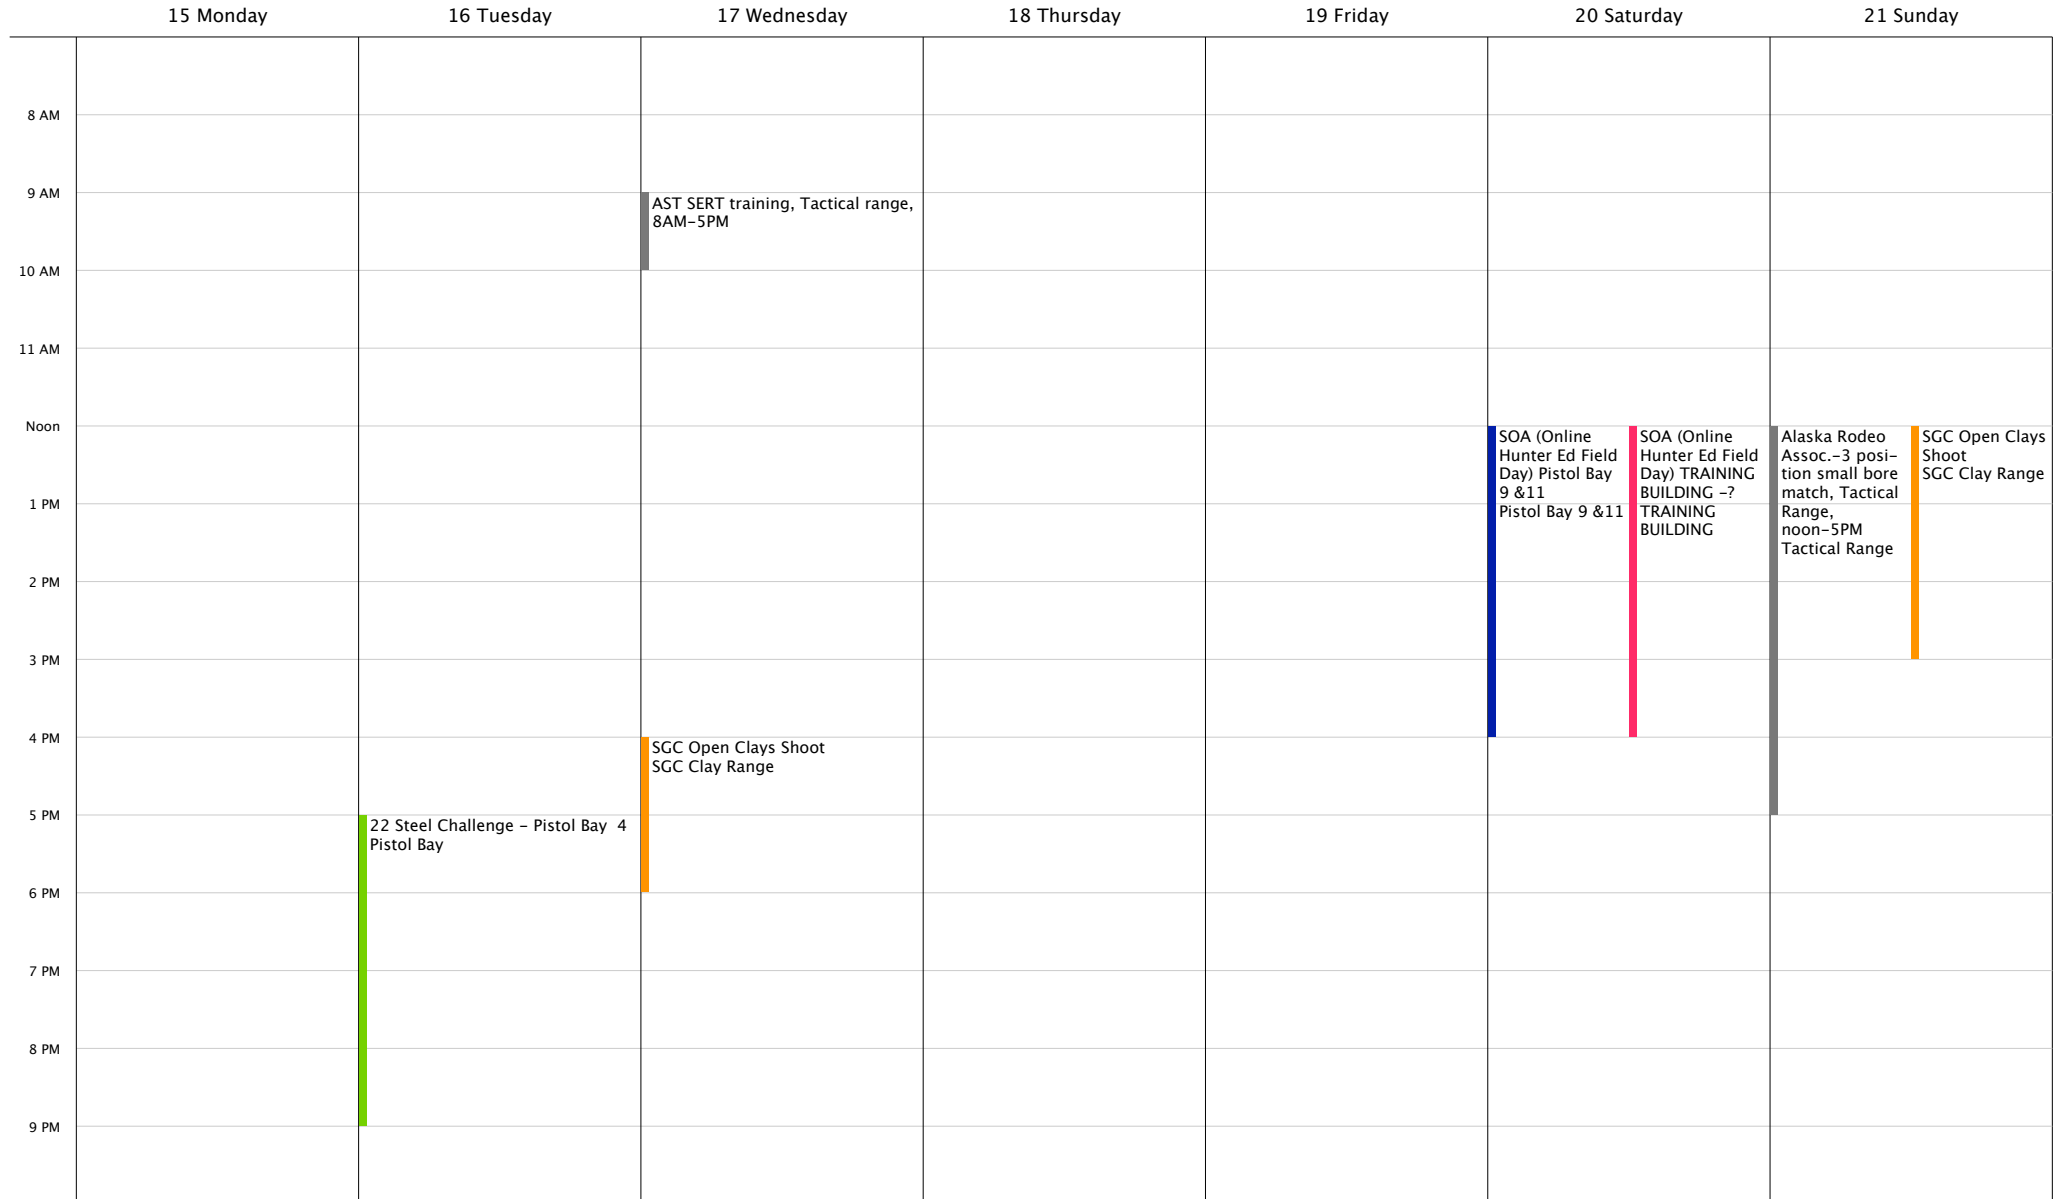

October 15 to October 21, 2018

Week 42

October 2018							November 2018						
M	T	W	T	F	S	S	M	T	W	T	F	S	S
1	2	3	4	5	6	7				1	2	3	4
8	9	10	11	12	13	14	5	6	7	8	9	10	11
15	16	17	18	19	20	21	12	13	14	15	16	17	18
22	23	24	25	26	27	28	19	20	21	22	23	24	25
29	30	31	26	27	28	29	30						

- SGC Black Gun TACTICAL Range
- SGC Rifle Range
- SGC Training Building
- SGC CLAY RANGE
- SGC
- SGC Pistol Bay 4
- SGC Pistol Bay 3
- SGC Pistol Bay 2
- SGC Pistol Bay 1
- SGC Black Powder Range
- SGC Pistol Bay 9
- SGC Pistol Bay 8
- SGC Pistol Bay 7
- SGC Pistol Bay 6
- SGC Pistol Bay 5
- US Holidays
- Pistol Bay # 1-5
- Pistol Bay # 1-3
- SGC PISTOL BAY 11
- SGC Pistol Bay 10