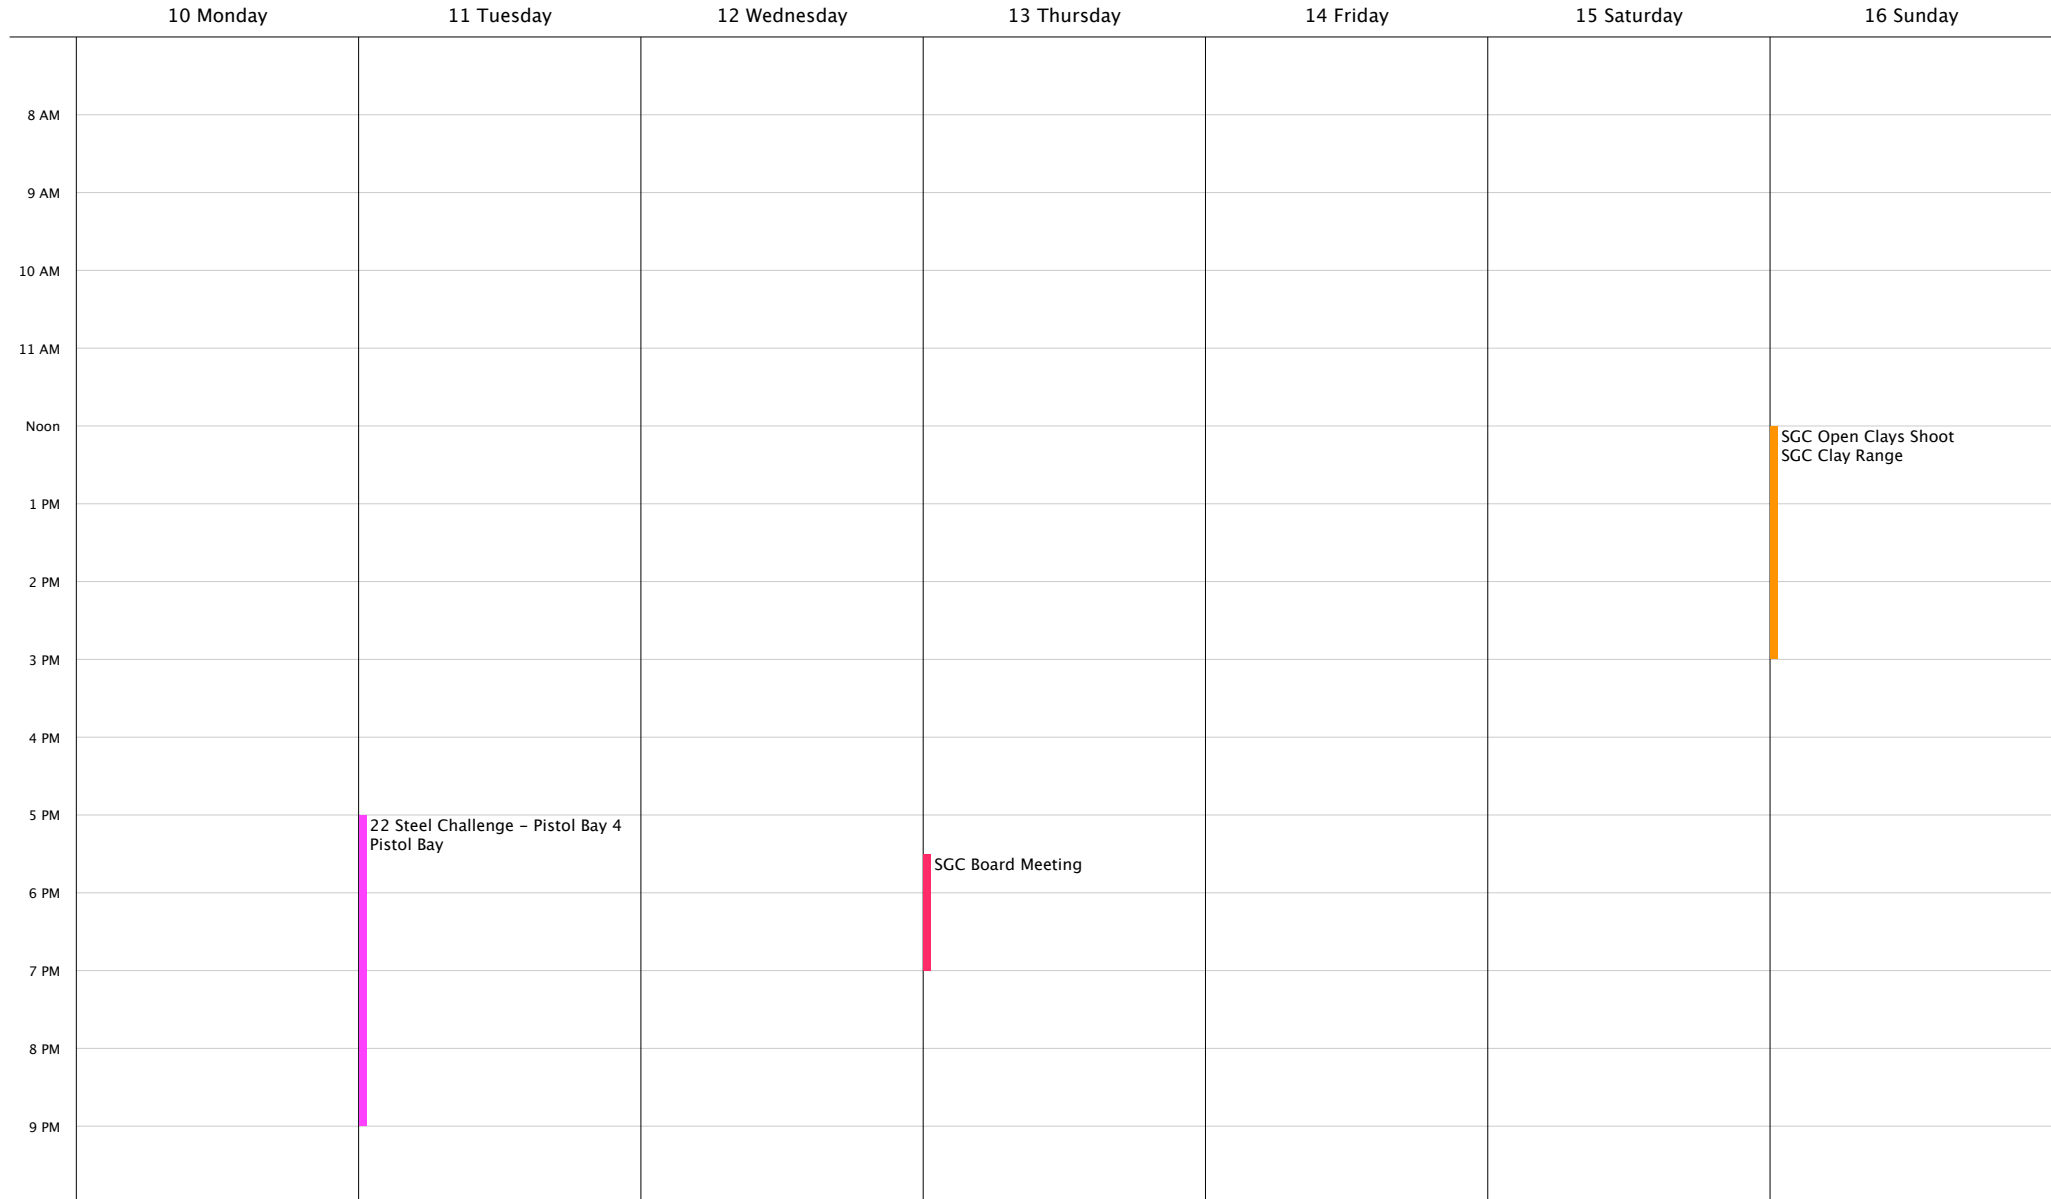

December 10 to December 16, 2018

Week 50

December 2018							January 2019						
M	T	W	T	F	S	S	M	T	W	T	F	S	S
					1	2		1	2	3	4	5	6
3	4	5	6	7	8	9	7	8	9	10	11	12	13
10	11	12	13	14	15	16	14	15	16	17	18	19	20
17	18	19	20	21	22	23	21	22	23	24	25	26	27
24	25	26	27	28	29	30	28	29	30	31			
31													

- SGC Black Gun TACTICAL Range
- SGC Rifle Range
- SGC Training Building
- SGC CLAY RANGE
- SGC
- SGC Pistol Bay 5
- SGC Pistol Bay 4
- SGC Pistol Bay 3
- SGC Pistol Bay 2
- SGC Pistol Bay 1
- SGC Pistol Bay 10
- SGC Pistol Bay 9
- SGC Pistol Bay 8
- SGC Pistol Bay 7
- SGC Pistol Bay 6
- US Holidays
- Pistol Bay # 1-5
- Pistol Bay # 1-3
- SGC PISTOL BAY 11