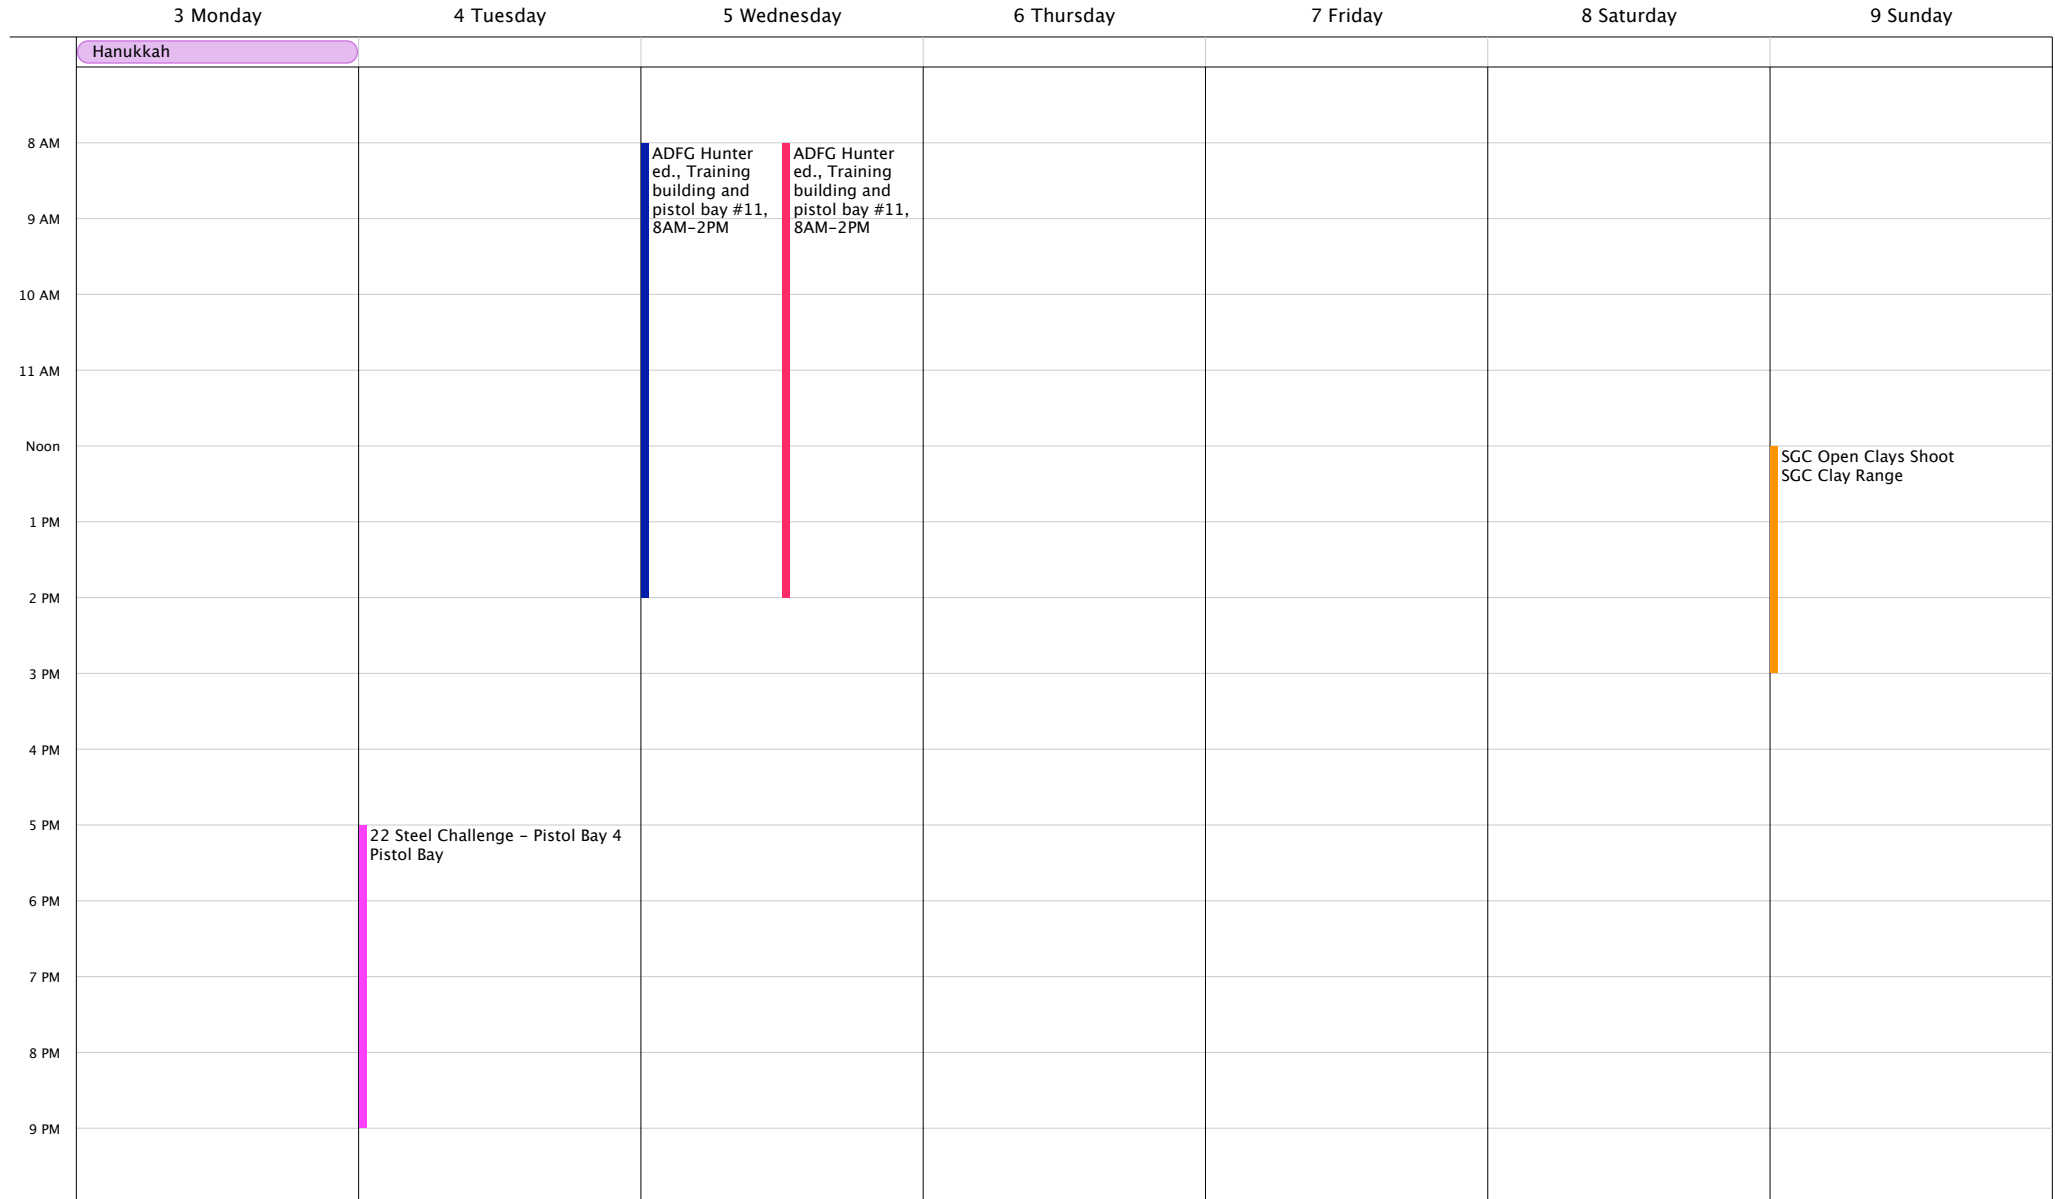

December 3 to December 9, 2018

Week 49

December 2018							January 2019						
M	T	W	T	F	S	S	M	T	W	T	F	S	S
					1	2		1	2	3	4	5	6
3	4	5	6	7	8	9	7	8	9	10	11	12	13
10	11	12	13	14	15	16	14	15	16	17	18	19	20
17	18	19	20	21	22	23	21	22	23	24	25	26	27
24	25	26	27	28	29	30	28	29	30	31			
31													

- SGC Black Gun TACTICAL Range
- SGC Rifle Range
- SGC Training Building
- SGC CLAY RANGE
- SGC
- SGC Pistol Bay 5
- SGC Pistol Bay 4
- SGC Pistol Bay 3
- SGC Pistol Bay 2
- SGC Pistol Bay 1
- SGC Pistol Bay 10
- SGC Pistol Bay 9
- SGC Pistol Bay 8
- SGC Pistol Bay 7
- SGC Pistol Bay 6
- US Holidays
- Pistol Bay # 1-5
- Pistol Bay # 1-3
- SGC PISTOL BAY 11