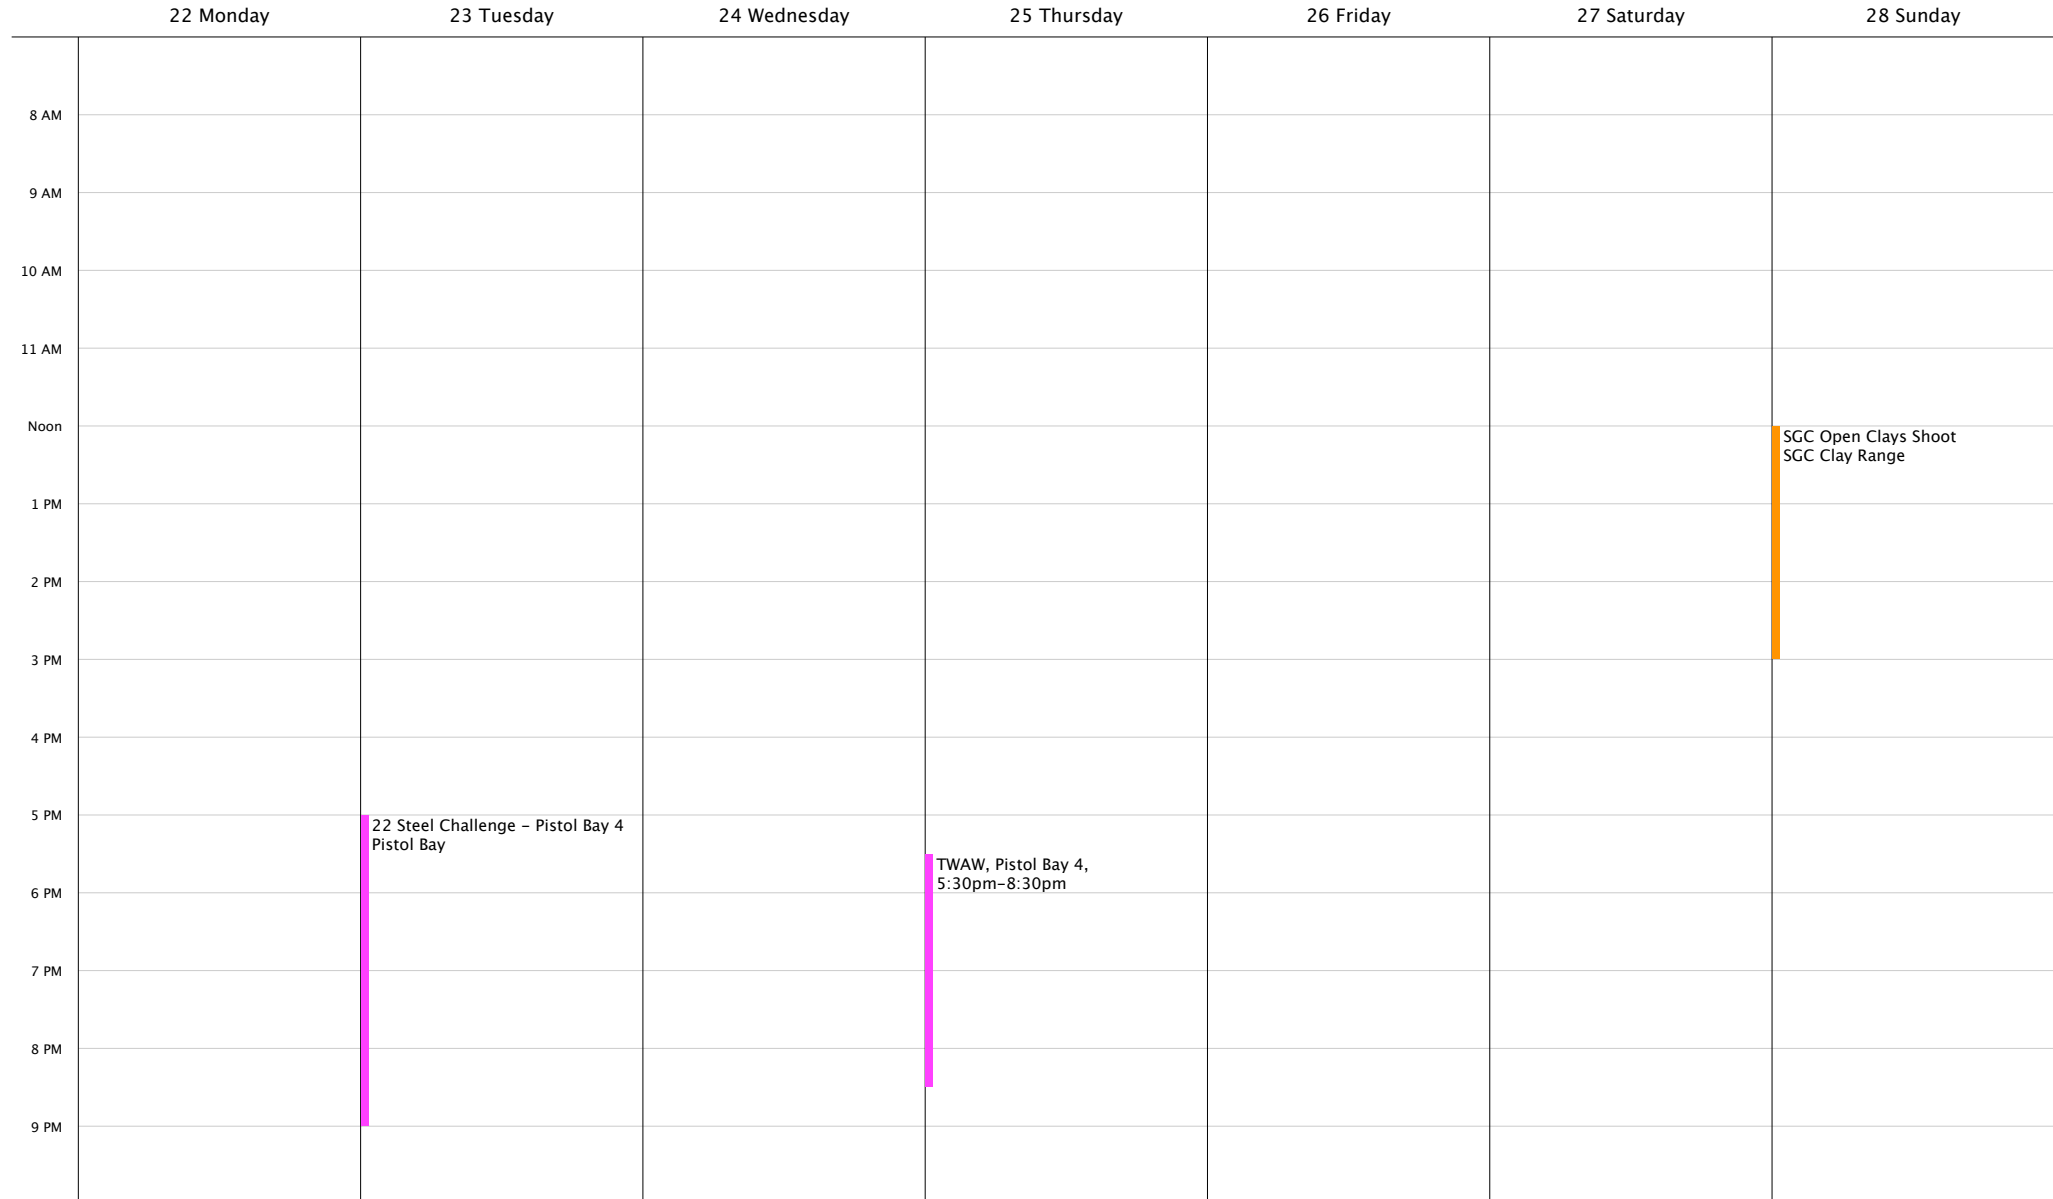

October 22 to October 28, 2018

Week 43

October 2018							November 2018						
M	T	W	T	F	S	S	M	T	W	T	F	S	S
1	2	3	4	5	6	7				1	2	3	4
8	9	10	11	12	13	14	5	6	7	8	9	10	11
15	16	17	18	19	20	21	12	13	14	15	16	17	18
22	23	24	25	26	27	28	19	20	21	22	23	24	25
29	30	31					26	27	28	29	30		

- SGC Black Gun TACTICAL Range
- SGC Rifle Range
- SGC Training Building
- SGC CLAY RANGE
- SGC
- SGC Pistol Bay 4
- SGC Pistol Bay 3
- SGC Pistol Bay 2
- SGC Pistol Bay 1
- SGC Black Powder Range
- SGC Pistol Bay 9
- SGC Pistol Bay 8
- SGC Pistol Bay 7
- SGC Pistol Bay 6
- SGC Pistol Bay 5
- US Holidays
- Pistol Bay # 1-5
- Pistol Bay # 1-3
- SGC PISTOL BAY 11
- SGC Pistol Bay 10