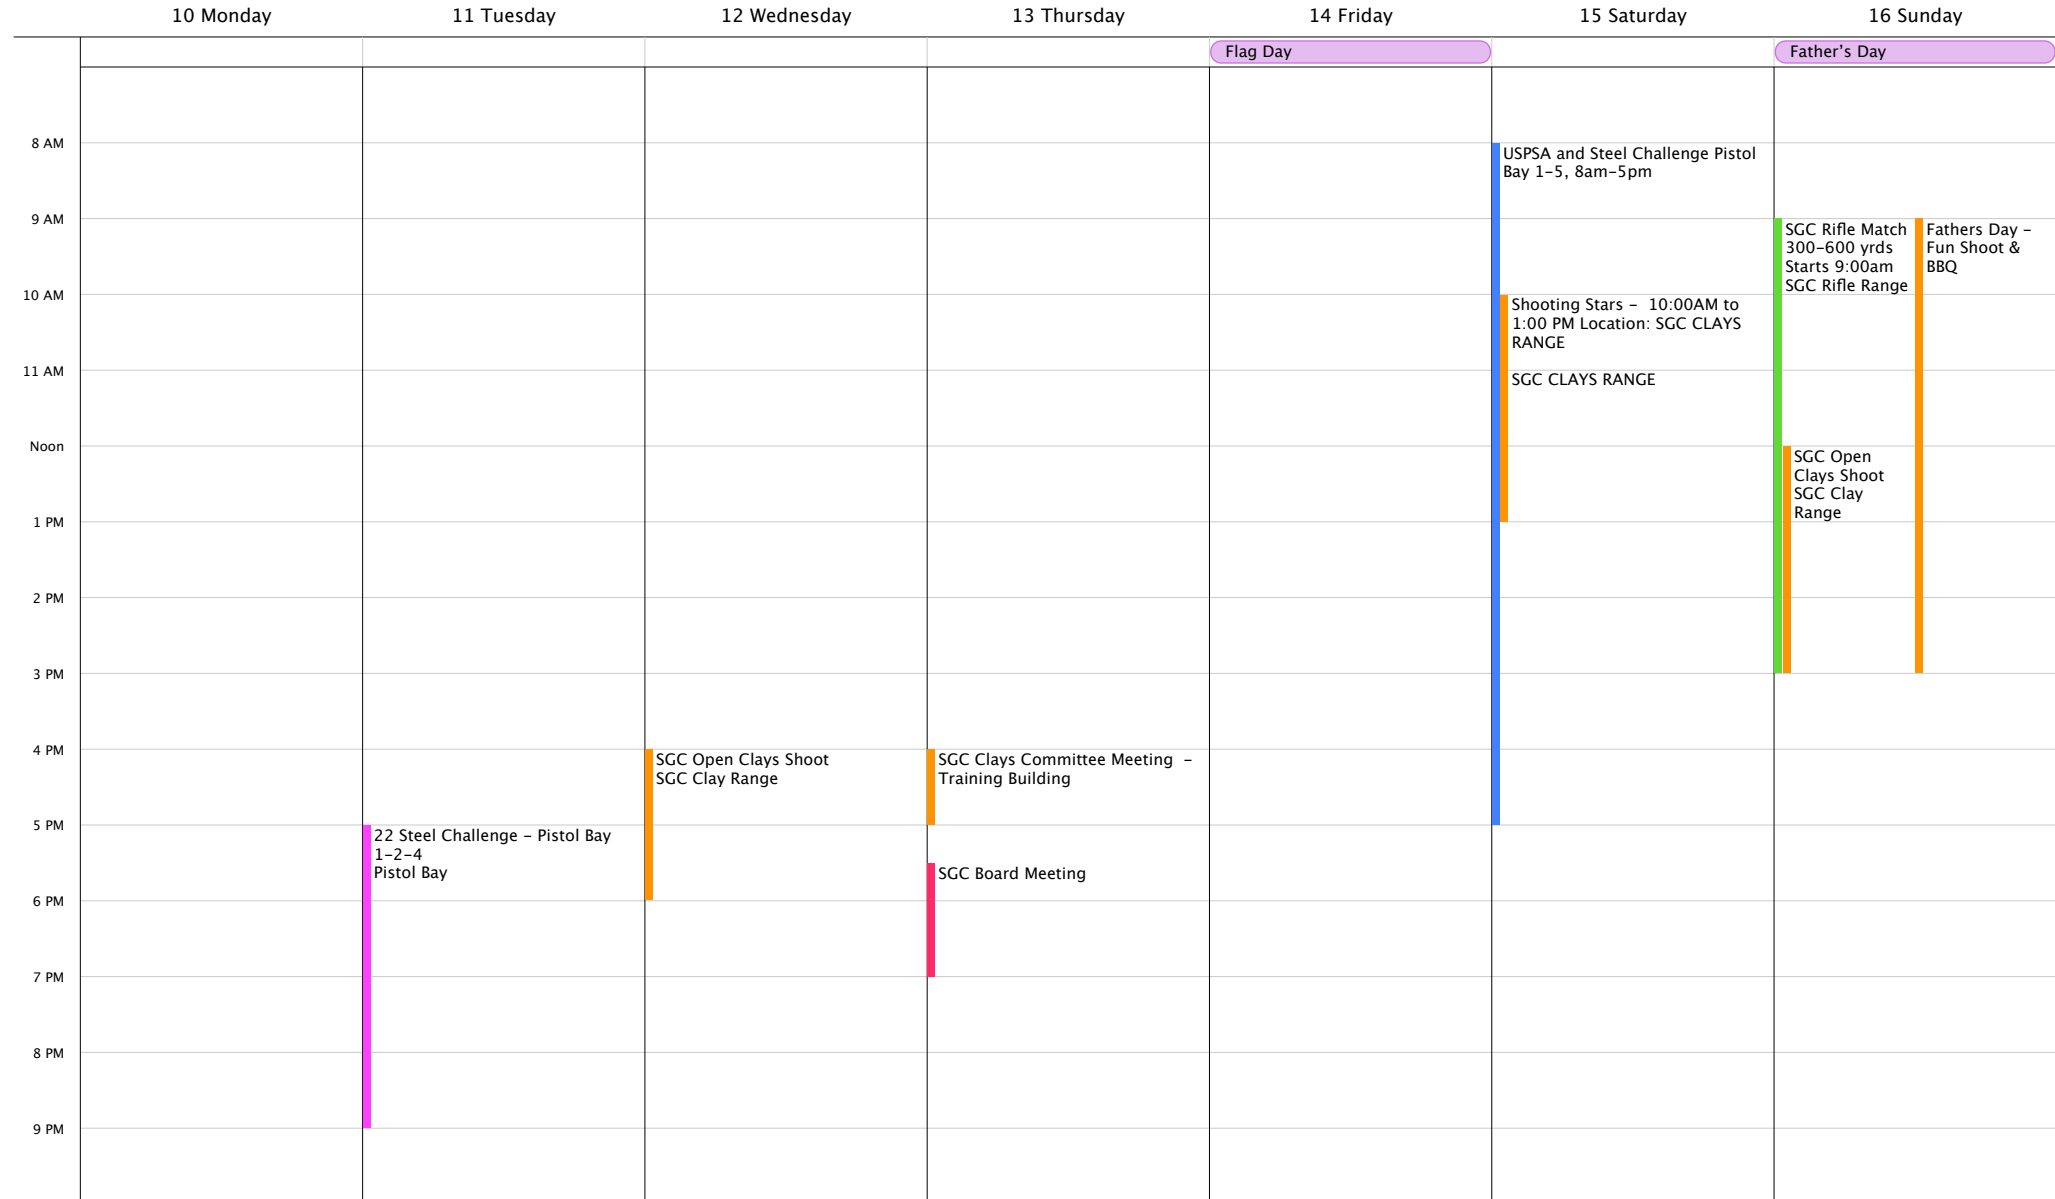

June 10 to June 16, 2019

Week 24

June 2019							July 2019						
M	T	W	T	F	S	S	M	T	W	T	F	S	S
					1	2	1	2	3	4	5	6	7
3	4	5	6	7	8	9	8	9	10	11	12	13	14
10	11	12	13	14	15	16	15	16	17	18	19	20	21
17	18	19	20	21	22	23	22	23	24	25	26	27	28
24	25	26	27	28	29	30	29	30	31				

- SGC TACTICAL Range
- SGC Rifle Range
- SGC Training Building
- SGC CLAY RANGE
- SGC
- SGC Pistol Bay 4
- SGC Pistol Bay 3
- SGC Pistol Bay 2
- SGC Pistol Bay 1
- SGC Black Powder Range
- SGC Pistol Bay 9
- SGC Pistol Bay 8
- SGC Pistol Bay 7
- SGC Pistol Bay 6
- SGC Pistol Bay 5
- SGC CLAYS COMM
- Pistol Bay # 1-4
- Pistol Bay # 1-3
- SGC PISTOL BAY 11
- SGC Pistol Bay 10
- US Holidays