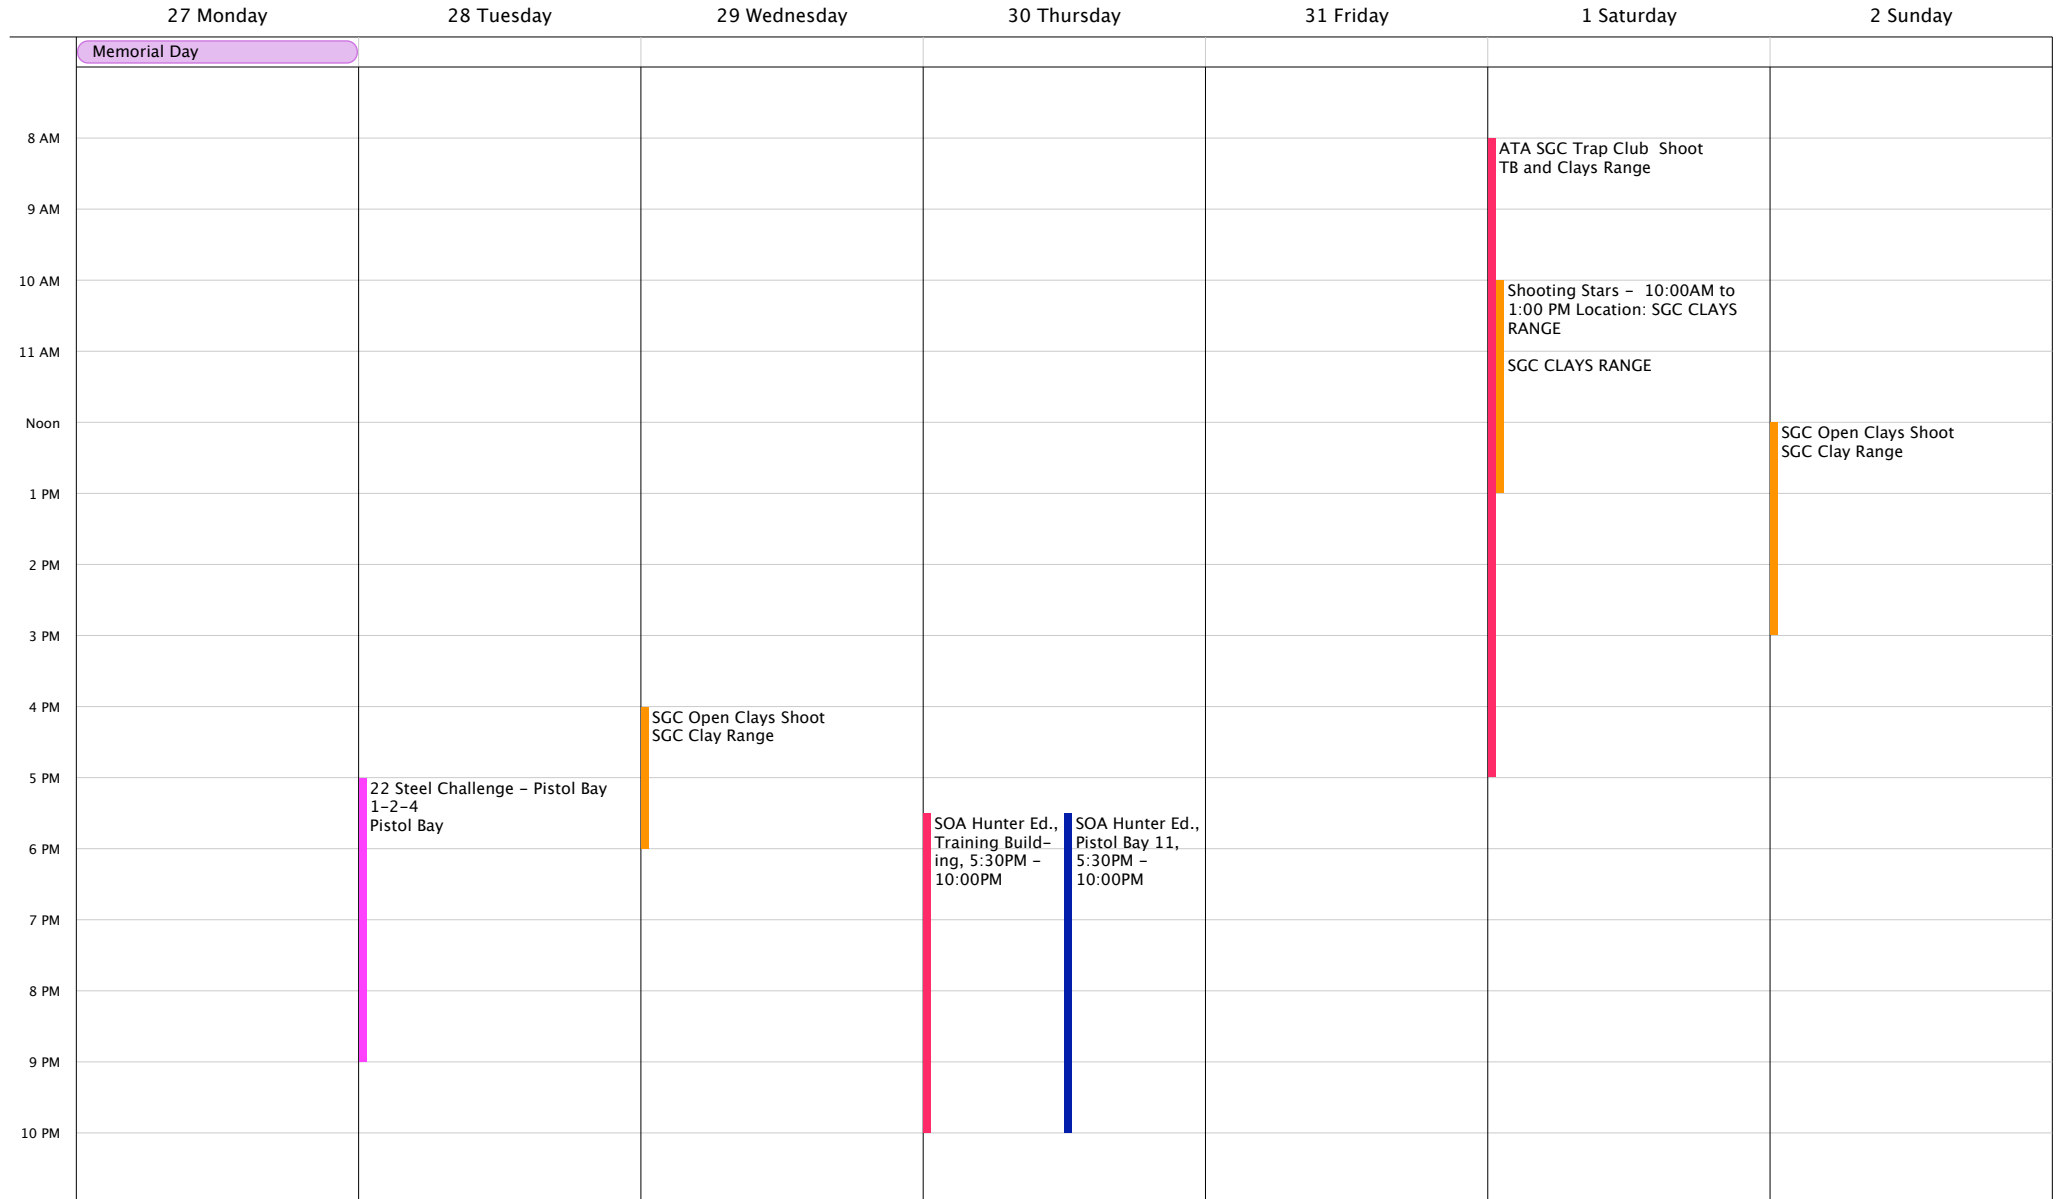

May 27 to June 2, 2019

Week 22

May 2019							June 2019						
M	T	W	T	F	S	S	M	T	W	T	F	S	S
	1	2	3	4	5							1	2
6	7	8	9	10	11	12	3	4	5	6	7	8	9
13	14	15	16	17	18	19	10	11	12	13	14	15	16
20	21	22	23	24	25	26	17	18	19	20	21	22	23
27	28	29	30	31			24	25	26	27	28	29	30

- SGC TACTICAL Range
- SGC Rifle Range
- SGC Training Building
- SGC CLAY RANGE
- SGC
- SGC Pistol Bay 4
- SGC Pistol Bay 3
- SGC Pistol Bay 2
- SGC Pistol Bay 1
- SGC Black Powder Range
- SGC Pistol Bay 9
- SGC Pistol Bay 8
- SGC Pistol Bay 7
- SGC Pistol Bay 6
- SGC Pistol Bay 5
- SGC CLAYS COMM
- Pistol Bay # 1-4
- Pistol Bay # 1-3
- SGC PISTOL BAY 11
- SGC Pistol Bay 10
- US Holidays