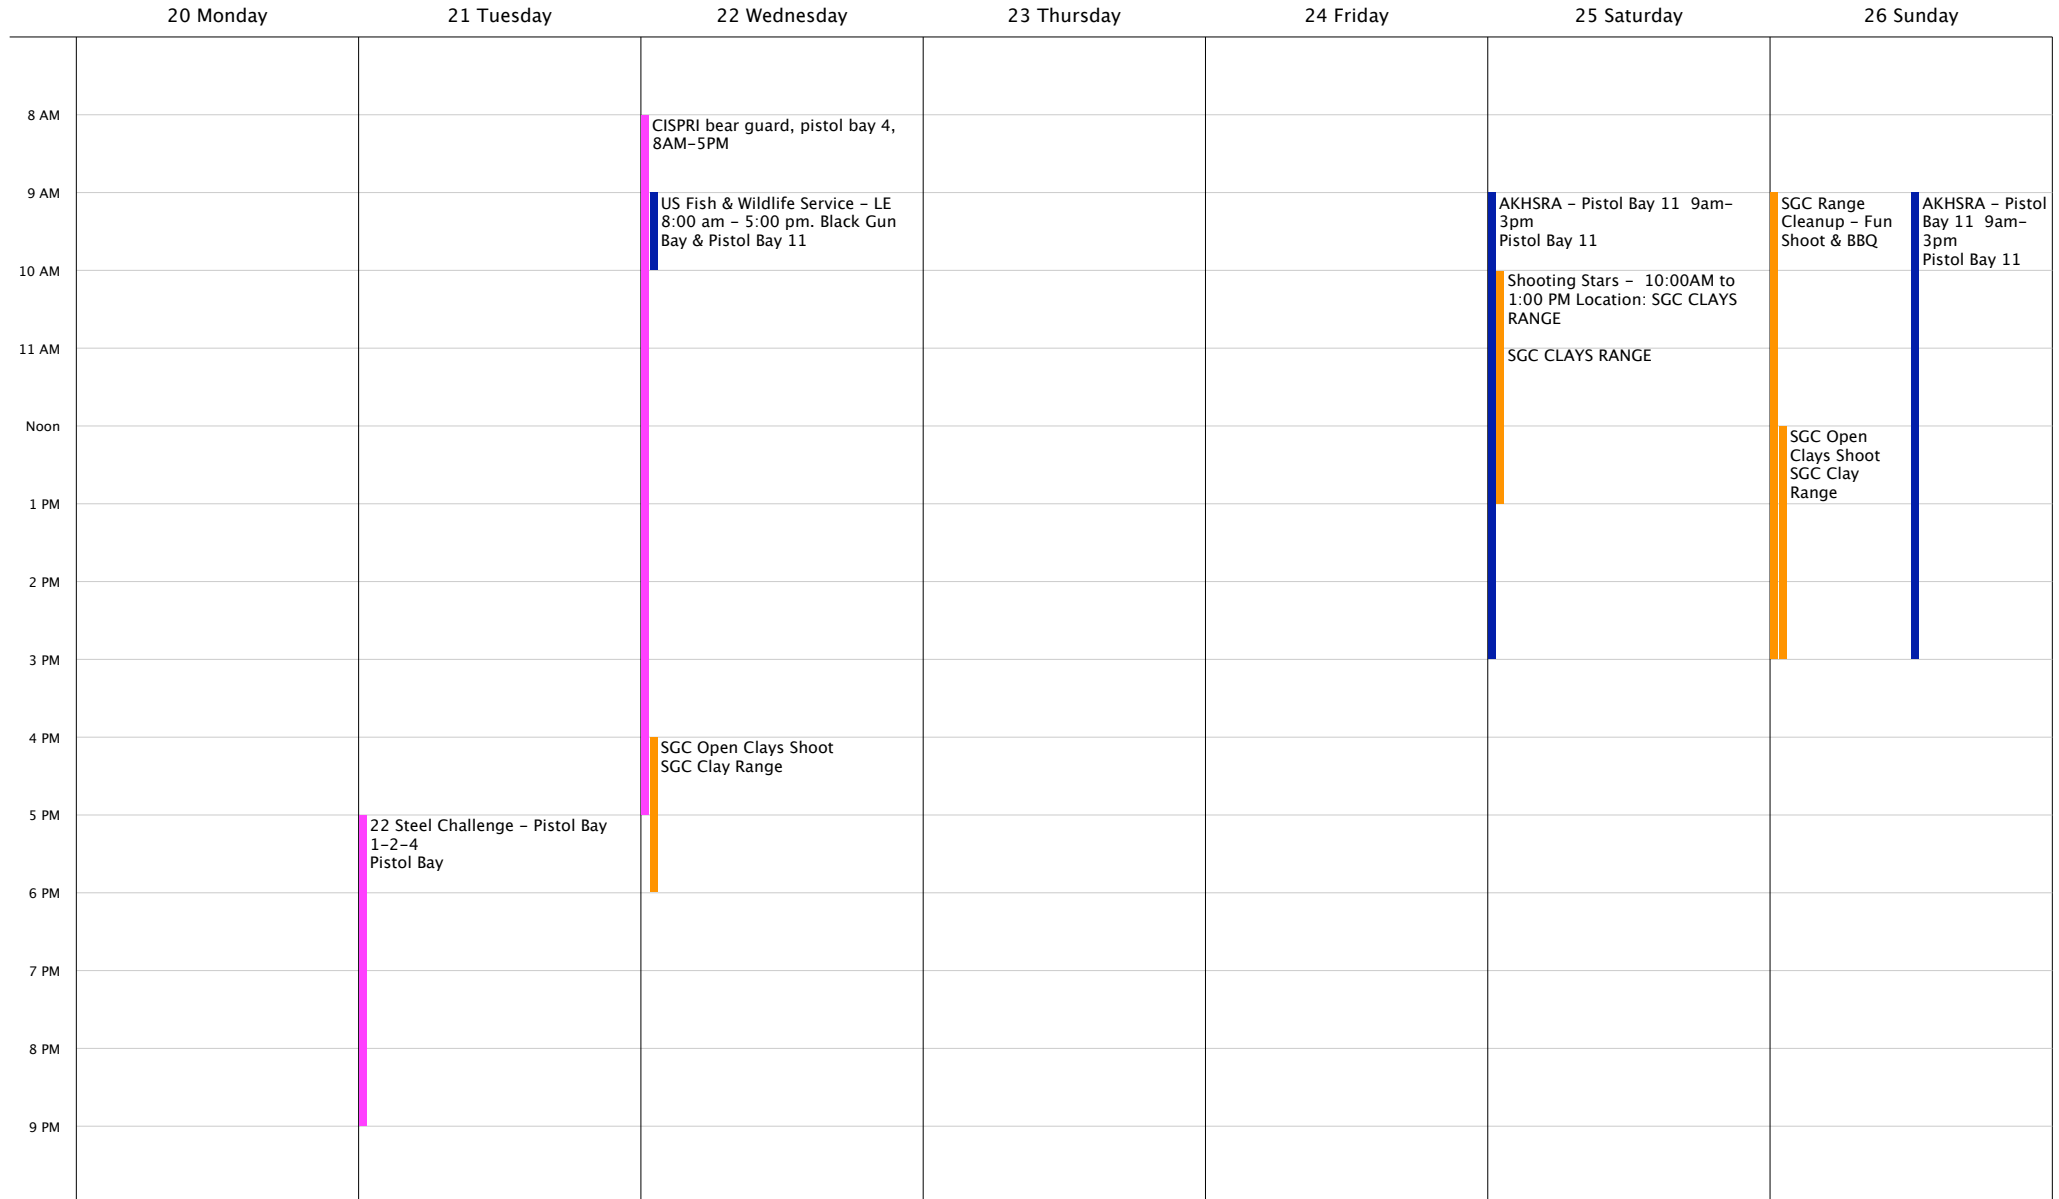

May 20 to May 26, 2019

Week 21

May 2019							June 2019						
M	T	W	T	F	S	S	M	T	W	T	F	S	S
		1	2	3	4	5						1	2
6	7	8	9	10	11	12	3	4	5	6	7	8	9
13	14	15	16	17	18	19	10	11	12	13	14	15	16
20	21	22	23	24	25	26	17	18	19	20	21	22	23
27	28	29	30	31	24	25	26	27	28	29	30		

- SGC TACTICAL Range
- SGC Rifle Range
- SGC Training Building
- SGC CLAY RANGE
- SGC
- SGC Pistol Bay 4
- SGC Pistol Bay 3
- SGC Pistol Bay 2
- SGC Pistol Bay 1
- SGC Black Powder Range
- SGC Pistol Bay 9
- SGC Pistol Bay 8
- SGC Pistol Bay 7
- SGC Pistol Bay 6
- SGC Pistol Bay 5
- SGC CLAYS COMM
- Pistol Bay # 1-4
- Pistol Bay # 1-3
- SGC PISTOL BAY 11
- SGC Pistol Bay 10
- US Holidays