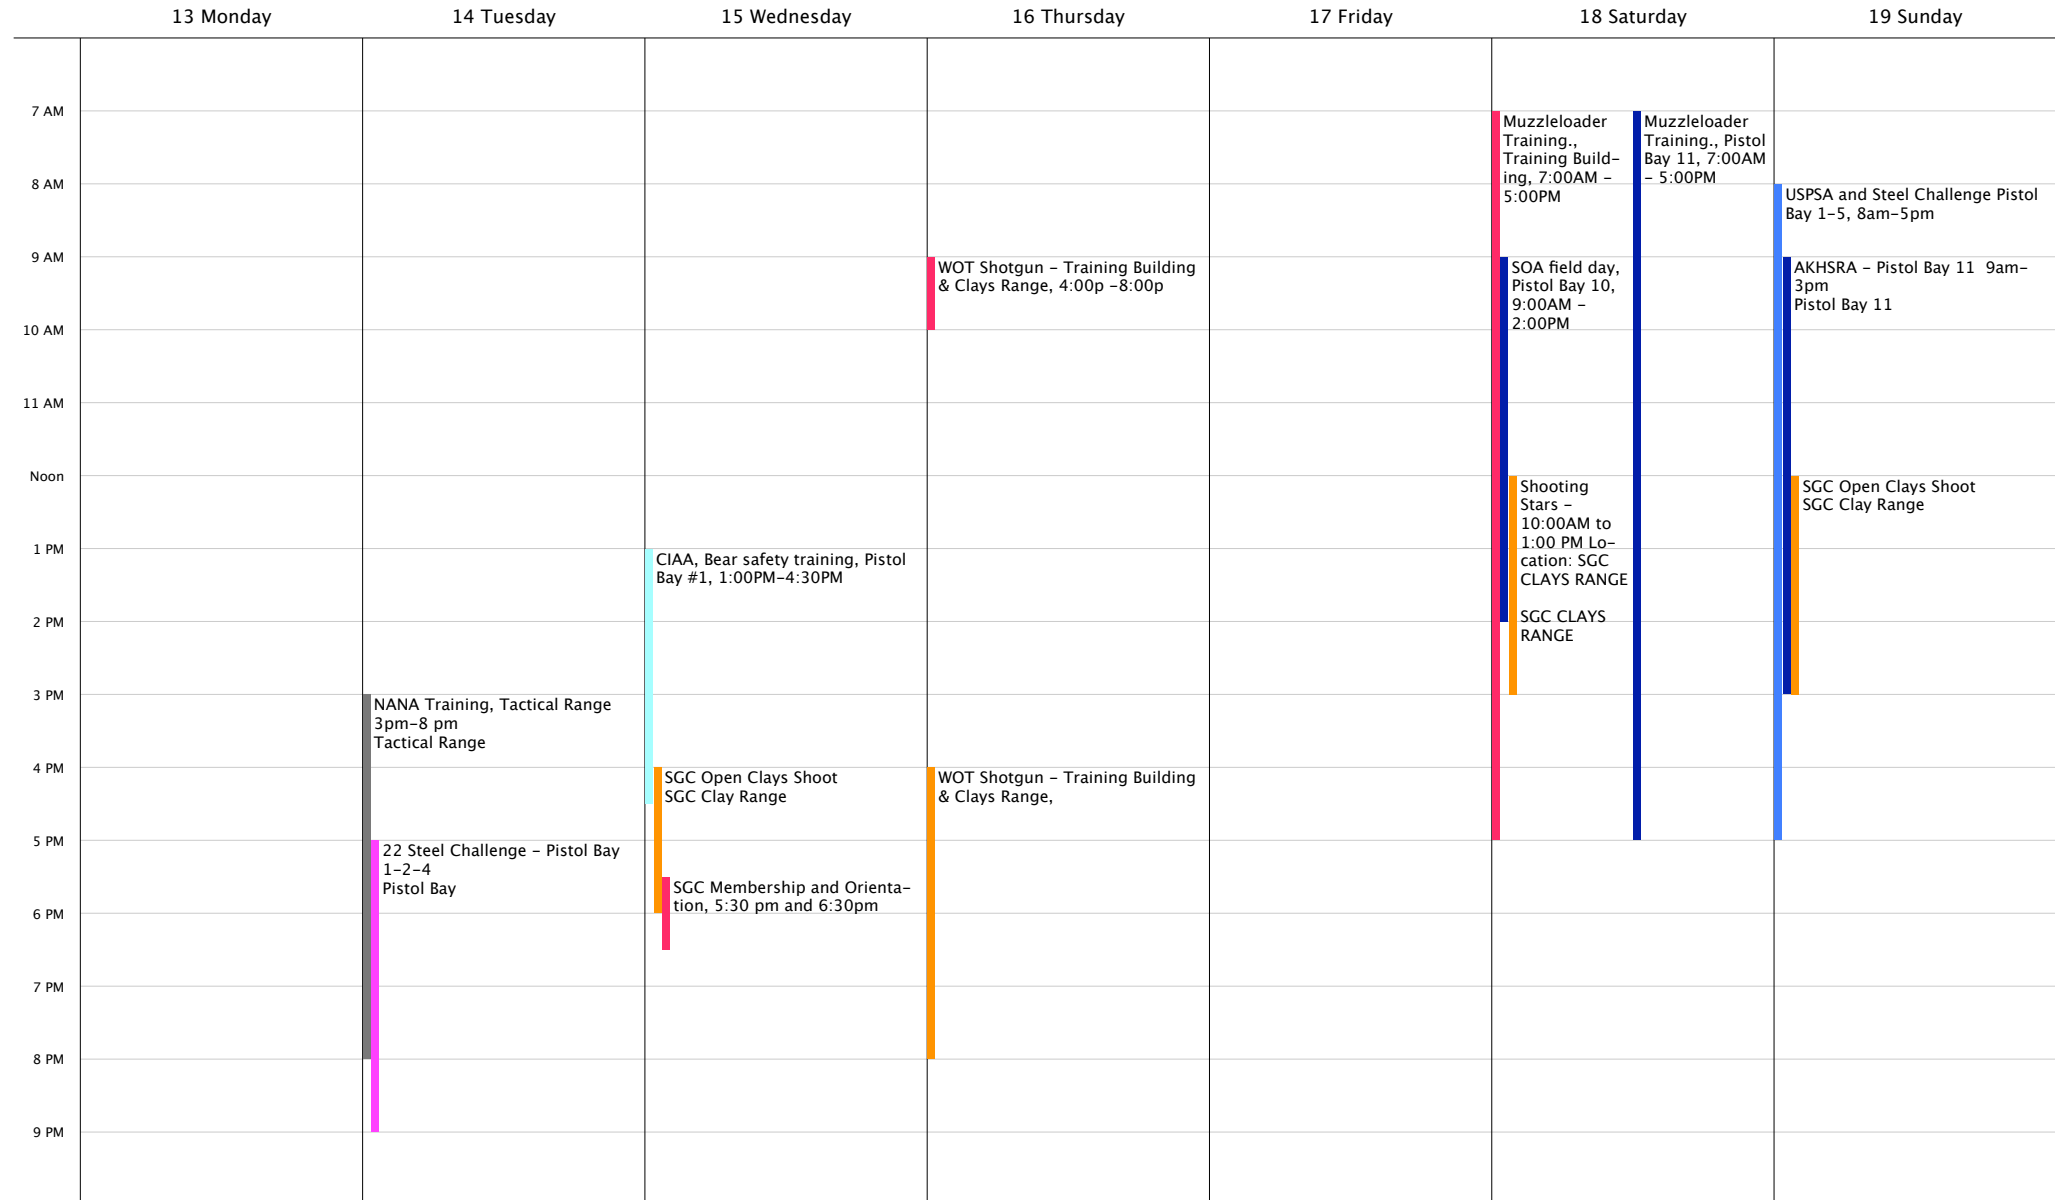

# SGC WEEKLY CALENDAR 6-WEEKS OUT 2019

May 2019							June 2019						
M	T	W	T	F	S	S	M	T	W	T	F	S	S
		1	2	3	4	5						1	2
6	7	8	9	10	11	12	3	4	5	6	7	8	9
13	14	15	16	17	18	19	10	11	12	13	14	15	16
20	21	22	23	24	25	26	17	18	19	20	21	22	23
27	28	29	30	31			24	25	26	27	28	29	30

Week 20

- SGC TACTICAL Range
- SGC Rifle Range
- SGC Training Building
- SGC CLAY RANGE
- SGC
- SGC Pistol Bay 4
- SGC Pistol Bay 3
- SGC Pistol Bay 2
- SGC Pistol Bay 1
- SGC Black Powder Range
- SGC Pistol Bay 9
- SGC Pistol Bay 8
- SGC Pistol Bay 7
- SGC Pistol Bay 6
- SGC Pistol Bay 5
- SGC CLAYS COMM
- Pistol Bay # 1-4
- Pistol Bay # 1-3
- SGC PISTOL BAY 11
- SGC Pistol Bay 10
- US Holidays