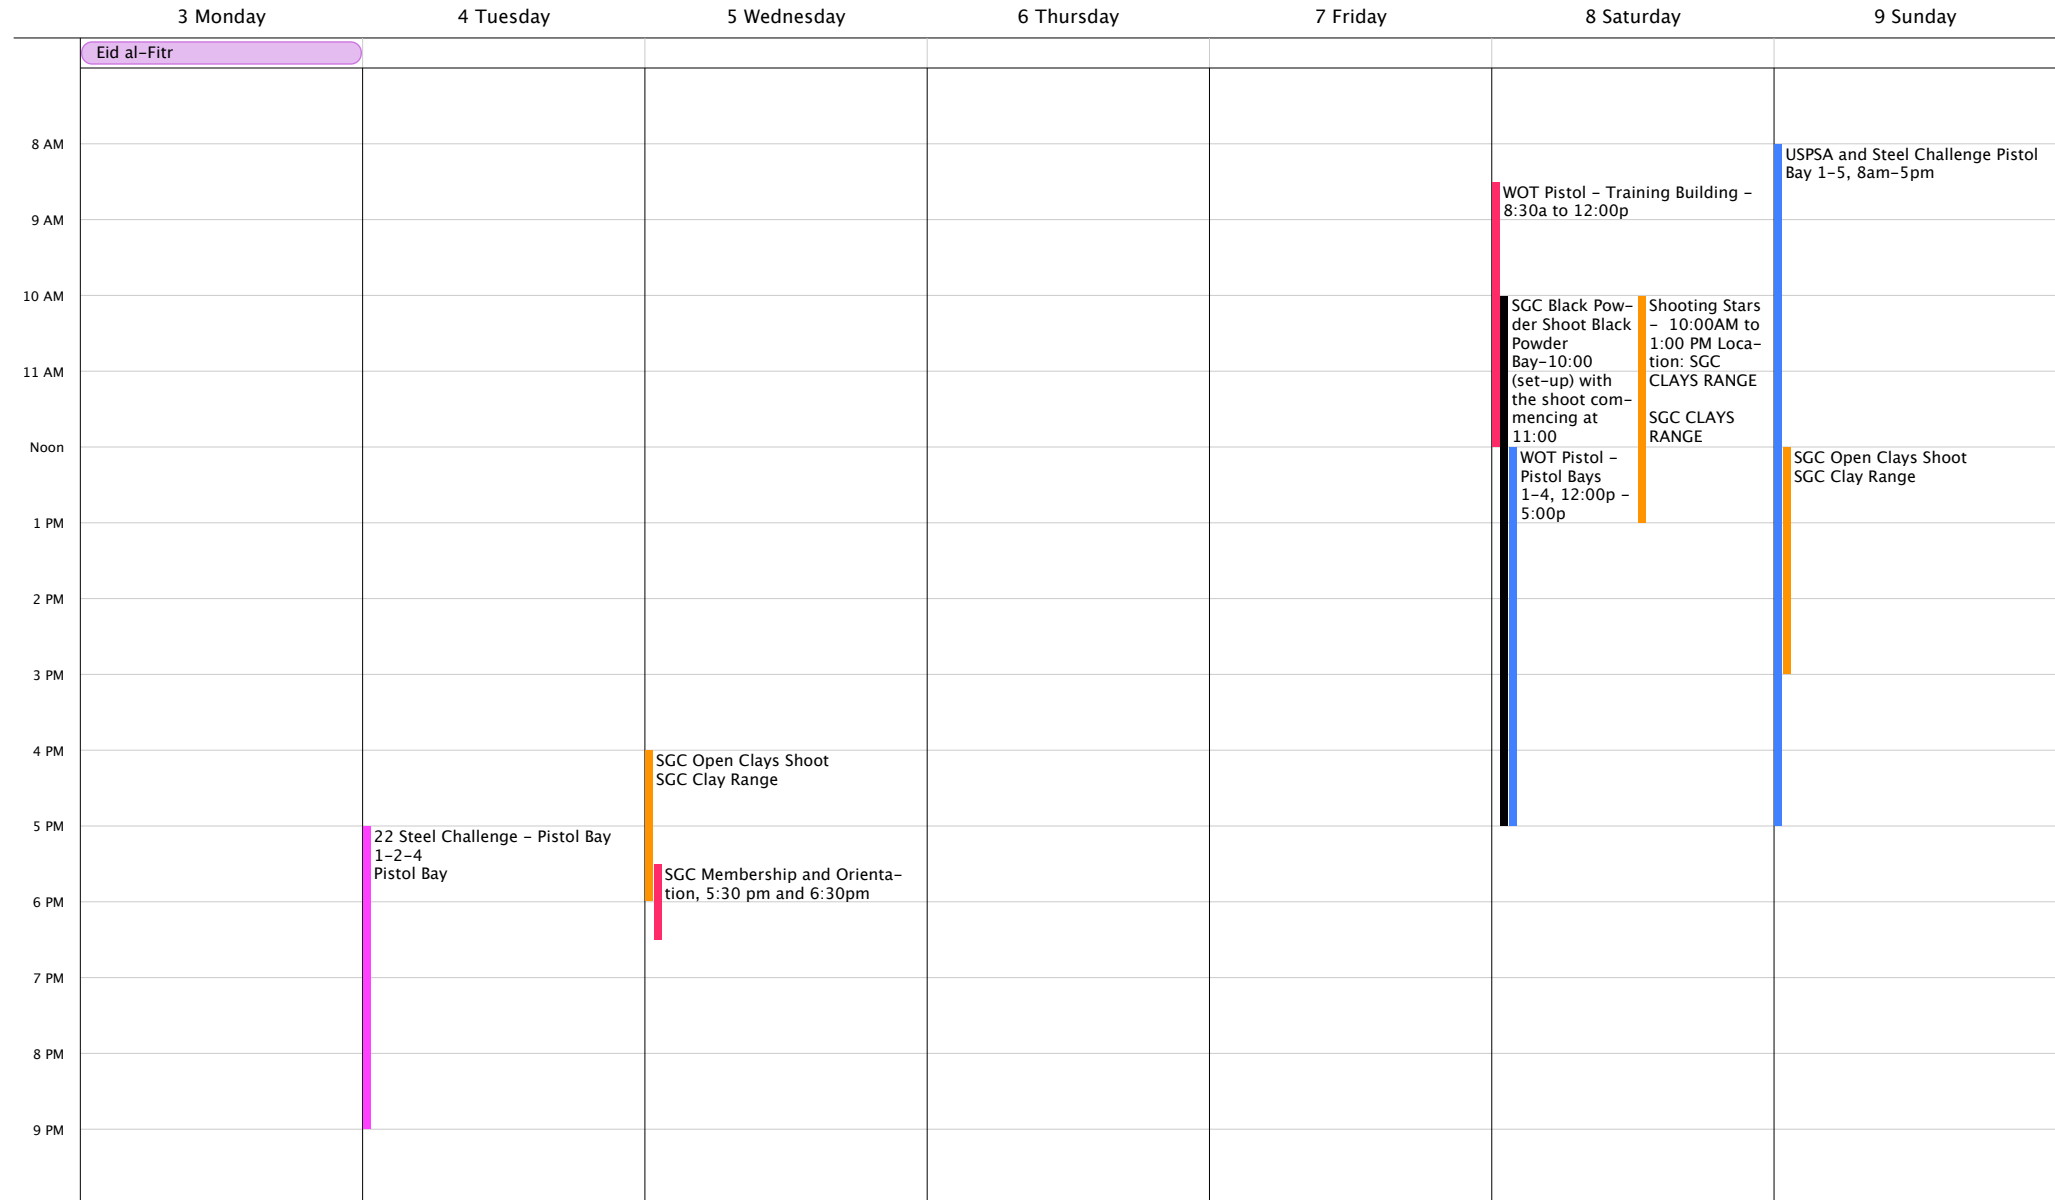

June 3 to June 9, 2019

Week 23

June 2019							July 2019						
M	T	W	T	F	S	S	M	T	W	T	F	S	S
					1	2	1	2	3	4	5	6	7
3	4	5	6	7	8	9	8	9	10	11	12	13	14
10	11	12	13	14	15	16	15	16	17	18	19	20	21
17	18	19	20	21	22	23	22	23	24	25	26	27	28
24	25	26	27	28	29	30	29	30	31				

- SGC TACTICAL Range
- SGC Rifle Range
- SGC Training Building
- SGC CLAY RANGE
- SGC
- SGC Pistol Bay 4
- SGC Pistol Bay 3
- SGC Pistol Bay 2
- SGC Pistol Bay 1
- SGC Black Powder Range
- SGC Pistol Bay 9
- SGC Pistol Bay 8
- SGC Pistol Bay 7
- SGC Pistol Bay 6
- SGC Pistol Bay 5
- SGC CLAYS COMM
- Pistol Bay # 1-4
- Pistol Bay # 1-3
- SGC PISTOL BAY 11
- SGC Pistol Bay 10
- US Holidays