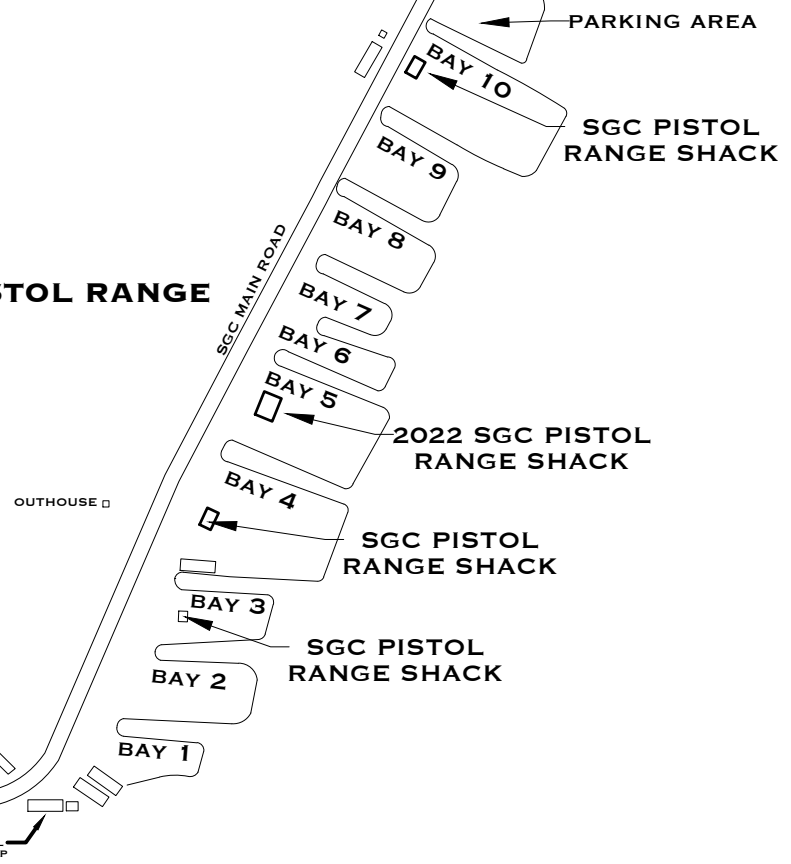

1000 YARD

900 YARD

800 YARD

NO TARGETS

700 YARD

600 YARD

500 YARD

400 YARD

300 YARD

200 YARD

100 YARD

SGC RIFLE RANGE ROAD - USE ONLY WHEN RANGE IS COLD

SGC RIFLE RANGE

SGC CLAYS RANGE

SGC BLACK POWDER RANGE

SGC TACTICAL GUN RANGE (BGR)

SGC PISTOL RANGE

SGC MAIN GATE

SHOTGUN DRIVE