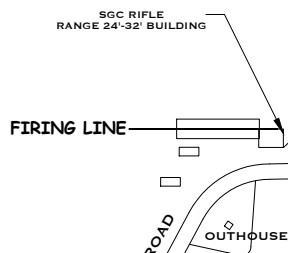

1000 YARD

900 YARD

800 YARD

NO TARGETS

700 YARD

600 YARD

500 YARD

400 YARD

300 YARD

200 YARD

100 YARD

SGC RIFLE RANGE ROAD - USE ONLY WHEN RANGE IS COLD

SGC RIFLE RANGE

SGC CLAYS RANGE

SGC BLACK POWDER RANGE

SGC TACTICAL GUN RANGE (BGR)

SGC PISTOL RANGE

SGC MAIN GATE

SHOTGUN DRIVE