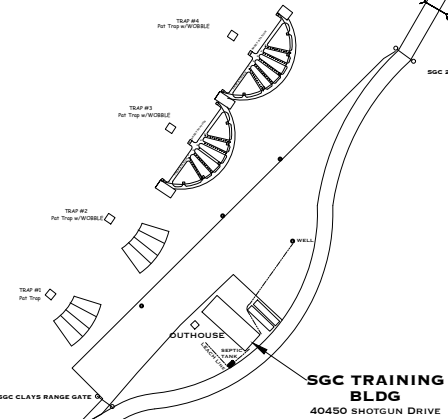

1000 YARD

900 YARD

800 YARD

NO TARGETS

700 YARD

600 YARD

500 YARD

400 YARD

300 YARD

200 YARD

100 YARD

SGC RIFLE RANGE ROAD - USE ONLY WHEN RANGE IS COLD

SGC RIFLE RANGE

SGC CLAYS RANGE

SGC BLACK POWDER RANGE

SGC TACTICAL GUN RANGE (BGR)

SGC PISTOL RANGE

SGC MAIN GATE

SHOTGUN DRIVE